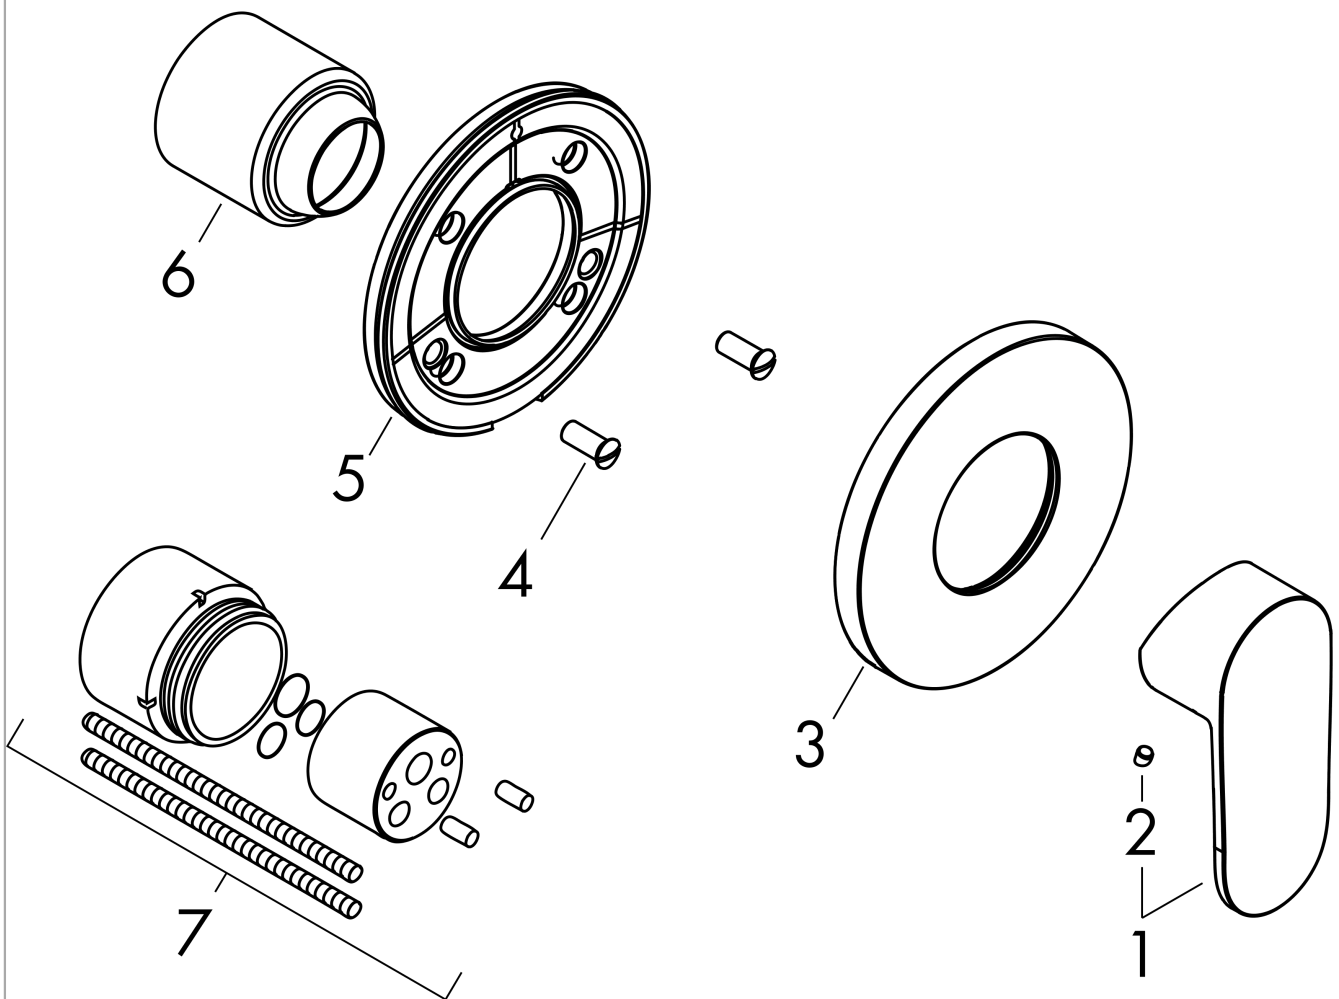

Vernis Blend
Single lever shower mixer for concealed installation
 Surfaces: **Chrome** Article Number: **71649000**

Description

product features

- connection type: basic set
- maximum flow rate at 3 bar: 28,7 l/min
- ceramic cartridge
- min. operating pressure: 1 bar
- max. operating pressure: 10 bar
- temperature limitation adjustable

Product image

Scale drawing

Flowchart

Vernis Blend
Single lever shower mixer for concealed installation
 Surfaces: **Chrome** Article Number: **71649000**

Exploded Drawing

Year of production: >04/21

Vernis Blend
Single lever shower mixer for concealed installation
 Surfaces: **Chrome** Article Number: **71649000**

Spare part list

Year of production: >04/21

Pos.	Description	Article Number	Price	PU
1	handle	93715000	-	1
2	screw cover	96338000	-	1
3	escutcheon	93468000	-	1
4	hollow screw	96065000	-	1
5	holder for escutcheon	93467000	-	1
6	flange	96348000	-	1
7	extension set 28 mm shower mixer	32698000	-	1