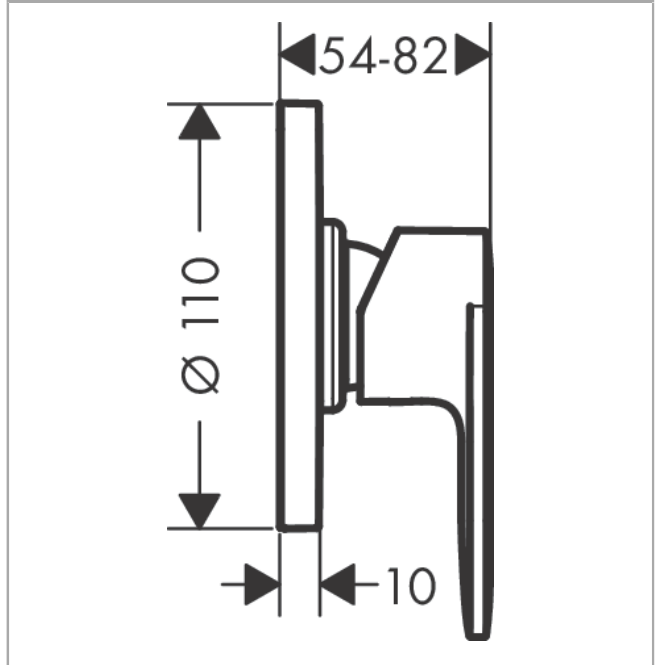

Vernis Blend
Single lever shower mixer for concealed installation
 Surfaces: **Chrome** Article Number: **71649000**

Description

product features

- connection type: basic set
- maximum flow rate at 3 bar: 28,7 l/min
- ceramic cartridge
- min. operating pressure: 1 bar
- max. operating pressure: 10 bar
- temperature limitation adjustable

Product image

Scale drawing

Flowchart

Vernis Blend
Single lever shower mixer for concealed installation
 Surfaces: **Chrome** Article Number: **71649000**

Exploded Drawing

Year of production: >04/21

Vernis Blend
Single lever shower mixer for concealed installation
 Surfaces: **Chrome** Article Number: **71649000**

Spare part list

Year of production: >04/21

Pos.	Description	Article Number	Price	PU
1	handle	93715000	-	1
2	screw cover	96338000	-	1
3	escutcheon	93468000	-	1
4	hollow screw	96065000	-	1
5	holder for escutcheon	93467000	-	1
6	flange	96348000	-	1
7	extension set 28 mm shower mixer	32698000	-	1