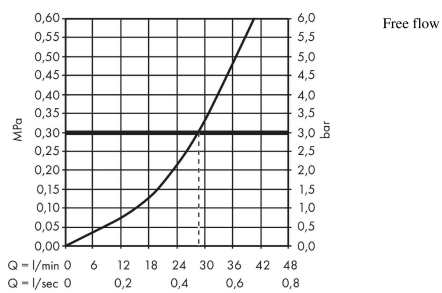

Vernis Blend
Single lever shower mixer for concealed installation
 Surfaces: **Chrome** Article Number: **71649000**

Description

product features

- connection type: basic set
- maximum flow rate at 3 bar: 28,7 l/min
- ceramic cartridge
- min. operating pressure: 1 bar
- max. operating pressure: 10 bar
- temperature limitation adjustable

Product image

Scale drawing

Flowchart

Vernis Blend
Single lever shower mixer for concealed installation
 Surfaces: **Chrome** Article Number: **71649000**

Exploded Drawing

Year of production: >04/21

Vernis Blend
Single lever shower mixer for concealed installation
 Surfaces: **Chrome** Article Number: **71649000**