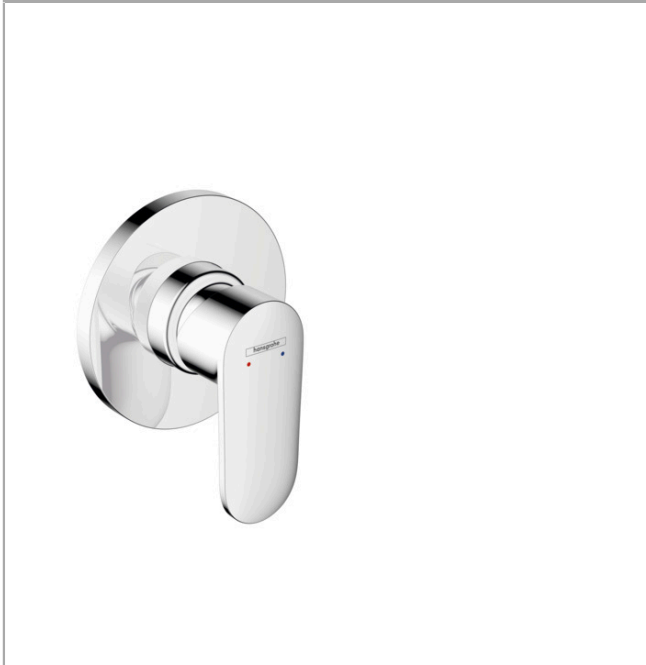

Vernis Blend
Single lever shower mixer for concealed installation
 Surfaces: **Chrome** Article Number: **71649000**

Description

product features

- connection type: basic set
- maximum flow rate at 3 bar: 28,7 l/min
- ceramic cartridge
- min. operating pressure: 1 bar
- max. operating pressure: 10 bar
- temperature limitation adjustable

Product image

Scale drawing

Flowchart

Vernis Blend
Single lever shower mixer for concealed installation
 Surfaces: **Chrome** Article Number: **71649000**

Exploded Drawing

Year of production: >04/21

Vernis Blend
Single lever shower mixer for concealed installation
 Surfaces: **Chrome** Article Number: **71649000**