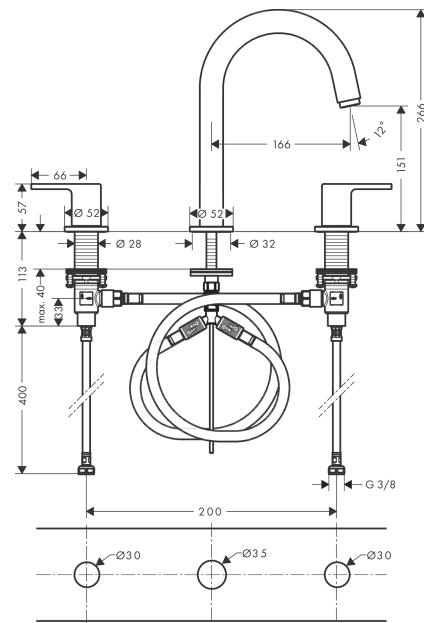

**Vernis Shape**

**3-hole basin mixer with pop-up waste set**

Surfaces: **Matt Black** Article Number: **71563670**

**Description**

**product features**

- consists of: 3-hole basin mixer, waste set
- ComfortZone 150
- projection 166 mm
- spray type: laminar spray
- maximum flow rate at 3 bar: 5 l/min
- ceramic valves hot/ cold 90°
- suitable for continuous flow water heaters
- pop-up waste set G 1¼
- material waste set: synthetic
- connection type: G 3/8 connections
- connection dimension: DN15

**Technology**

**Product image**

**Scale drawing**

**Flowchart**