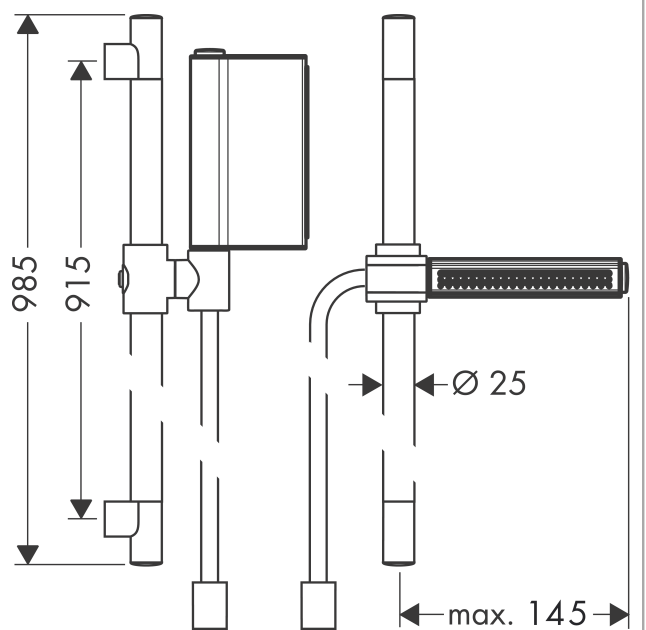

AXOR One
One shower set 0.90 m with One hand shower 2jet
 Surfaces: **Chrome** Article Number: **45722000**

Description

product features

- consists of: baton hand shower, shower bar, shower hose, slider
- spray type: normal spray, flood spray
- convenient diversion via Select button
- pivot joints on shower and fixed side
- shower hose with cylindrical nut on both ends
- AXOR Starck wall bar 0.90 m
- maximum flow rate at 0.3 MPa: 12 l/min
- chrome-plated wall supports of plastic

Technology

Product image

Scale drawing

AXOR One
One shower set 0.90 m with One hand shower 2jet
Surfaces: **Chrome** Article Number: **45722000**

Flowchart

- ① Normal spray
- ② Wide flood jet

AXOR One
One shower set 0.90 m with One hand shower 2jet
Surfaces: **Chrome** Article Number: **45722000**