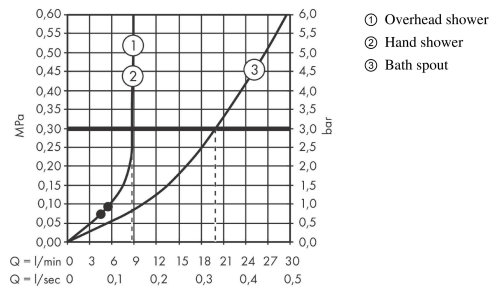

Vernis Blend

Showerpipe 200 1jet EcoSmart with bath thermostat

Surfaces: **Chrome** Article Number: **26079000**

Description

product features

- consists of: overhead shower, hand shower, bath thermostat, shower hose, shower holder
- overhead shower Vernis Blend 200 1jet
- shower head size overhead shower: 205 mm
- spray type overhead shower: Rain
- ball-joint: overhead shower angle adjustable
- spray type hand shower: Rain, IntenseRain
- maximum flow rate at 3 bar: 20 l/min
- minimum flow pressure: 1 bar
- operating pressure: min. 1 bar/max. 10 bar
- shower bar diameter: 19 mm
- height-adjustable slider with locking push-button slider
- shower arm length overhead shower: 426 mm
- thermostat Vernis
- safety lock at 40° C
- adjustable hot water limitation
- outlets controlled via turning handle
- will not run two outlets at same time
- mounting type: exposed installation
- connection dimension DN15
- connection thread G 1/2
- centre distance 150 ± 12 mm
- intrinsically safe against backflow

Technology

Product image

Scale drawing

Vernis Blend

Showerpipe 200 1jet EcoSmart with bath thermostat

Surfaces: **Chrome** Article Number: **26079000**

Flowchart

Vernis Blend