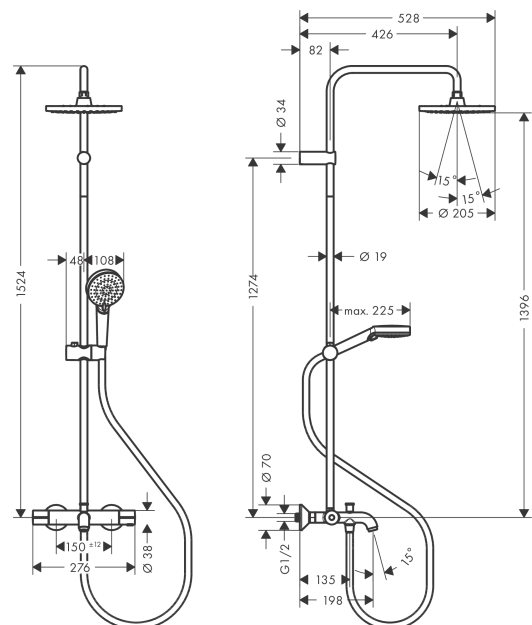

Vernis Blend

Showerpipe 200 1jet EcoSmart with bath thermostat

Surfaces: **Chrome** Article Number: **26079000**

Description

product features

- consists of: overhead shower, hand shower, bath thermostat, shower hose, shower holder
- overhead shower Vernis Blend 200 1jet
- shower head size overhead shower: 205 mm
- spray type overhead shower: Rain
- ball-joint: overhead shower angle adjustable
- spray type hand shower: Rain, IntenseRain
- maximum flow rate at 3 bar: 20 l/min
- minimum flow pressure: 1 bar
- operating pressure: min. 1 bar/max. 10 bar
- shower bar diameter: 19 mm
- height-adjustable slider with locking push-button slider
- shower arm length overhead shower: 426 mm
- thermostat Vernis
- safety lock at 40° C
- adjustable hot water limitation
- outlets controlled via turning handle
- will not run two outlets at same time
- mounting type: exposed installation
- connection dimension DN15
- connection thread G 1/2
- centre distance 150 ± 12 mm
- intrinsically safe against backflow

Technology

Product image

Scale drawing

Vernis Blend

Showerpipe 200 1jet EcoSmart with bath thermostat

Surfaces: **Chrome** Article Number: **26079000**

Flowchart

Vernis Blend

Showerpipe 200 1jet EcoSmart with bath thermostat

Surfaces: **Chrome** Article Number: **26079000**

Installation examples