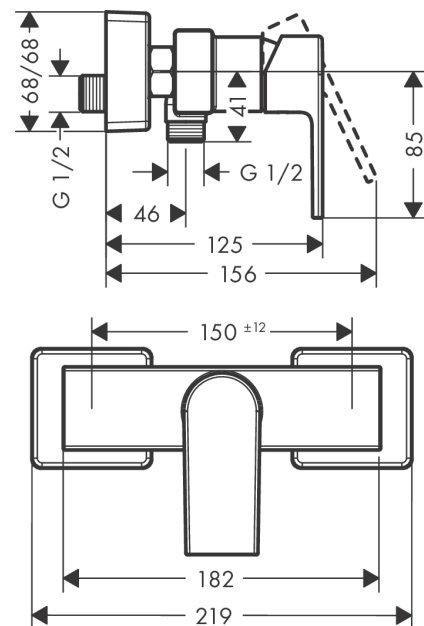

Vernis Shape

Single lever shower mixer for exposed installation

Surfaces: **Matt Black** Article Number: **71650670**

Description

product features

- 1 function
- connection type: s-shaped connections
- flow rate of hand shower at 3 bar: 15,7 l/min
- ceramic cartridge
- min. operating pressure: 1 bar
- max. operating pressure: 10 bar
- temperature limitation adjustable
- non-return valve
- with silencer
- suitable for continuous flow water heaters
- hose connection DN15
- connection dimension: DN15

Product image

Scale drawing

Flowchart

Shower outlet with 1B-resistance