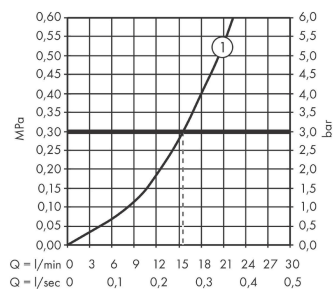

Vernis Shape

Single lever shower mixer for exposed installation

Surfaces: **Matt Black** Article Number: **71650670**

Description

product features

- 1 function
- connection type: s-shaped connections
- flow rate of hand shower at 3 bar: 15,7 l/min
- ceramic cartridge
- min. operating pressure: 1 bar
- max. operating pressure: 10 bar
- temperature limitation adjustable
- non-return valve
- with silencer
- suitable for continuous flow water heaters
- hose connection DN15
- connection dimension: DN15

Product image

Scale drawing

Flowchart

Shower outlet with 1B-resistance