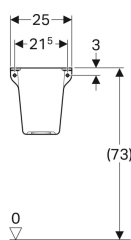

**Geberit Selnova Square half pedestal for handrinse basin**

---

Example image

**Application purposes**

- For handrinse basins

**Technical data**

Product material

Vitreous china

**To order additionally**

- Fastening material

Art. no.	Colour / surface
----------	------------------

501.477.00.7	white
--------------	-------