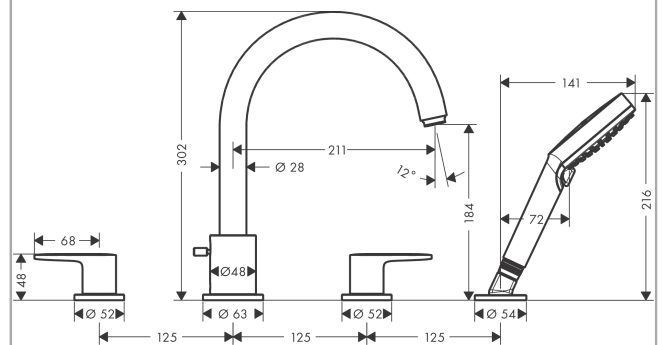

Scale drawing