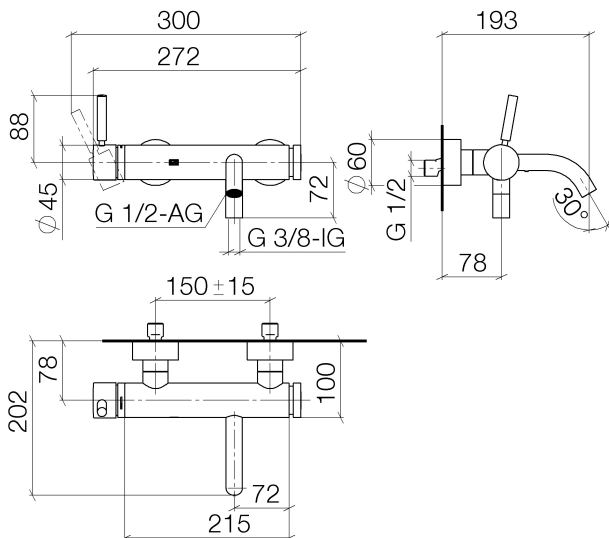

Bath - Meta

Single-lever bath mixer for wall mounting - polished chrome

Article number: 33 200 660-00

- 202 mm projection
- 1/2" connection
- automatic bath/shower diverter
- 3/8" shower outlet
- circular normal flow
- slide-on rosettes Ø 60 mm
- gauge 150 mm - 15 mm
- max. flow 14 l/min at 3 bar flow pressure
- Intrinsic protection against back flow.

polished chrome

Dimensional drawing

All details in mm / inch = mm x 0.0394

Bath - Meta

Single-lever bath mixer for wall mounting - polished chrome

Article number: 33 200 660-00

Flow rate chart

Other finish variants

platinum matt
33 200 660-06

matt black
33 200 660-33

Other finishes on request (x-tra Service)

Bath - Meta

Single-lever bath mixer for wall mounting - polished chrome

Article number: 33 200 660-00

Recommended miscellaneous