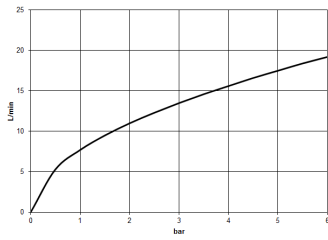

Bath - Meta

Single-lever bath mixer for wall mounting - polished chrome

Article number: 33 200 660-00

- 202 mm projection
- 1/2" connection
- automatic bath/shower diverter
- 3/8" shower outlet
- circular normal flow
- slide-on rosettes Ø 60 mm
- gauge 150 mm - 15 mm
- max. flow 14 l/min at 3 bar flow pressure
- Intrinsic protection against back flow.

polished chrome

Dimensional drawing

All details in mm / inch = mm x 0.0394

Bath - Meta

Single-lever bath mixer for wall mounting - polished chrome

Article number: 33 200 660-00

Flow rate chart

Other finish variants