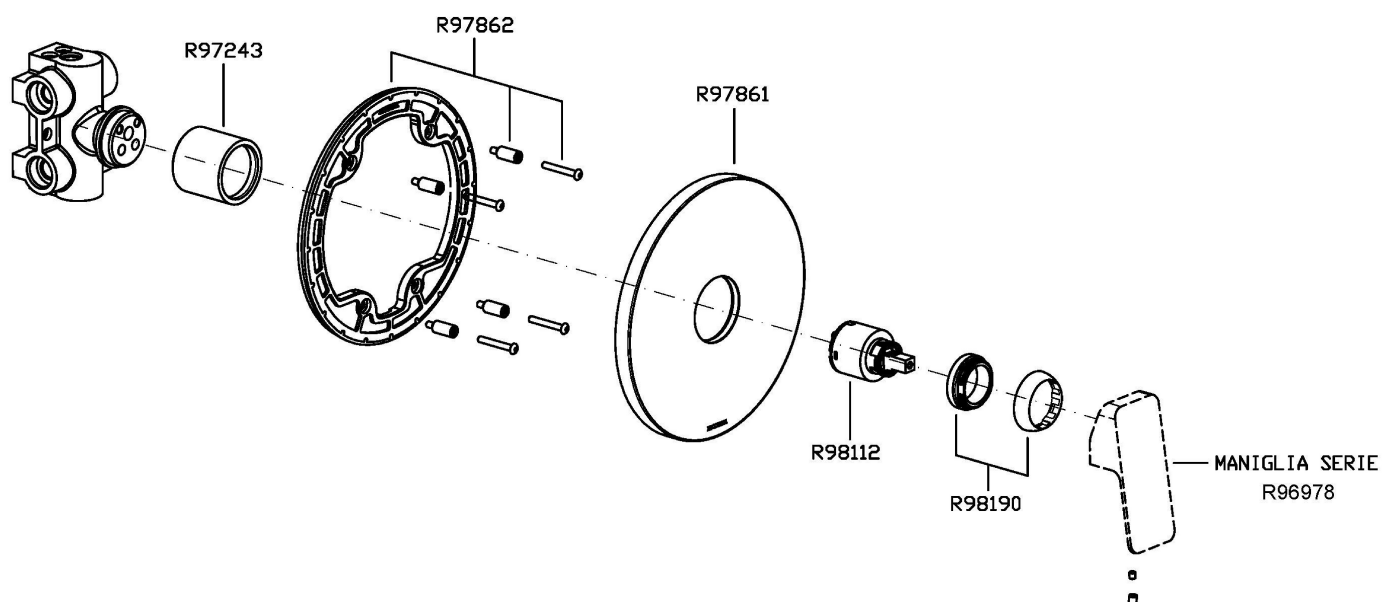

Marchio / Brand ZUCCHETTI

Classe / Class WW

MEDAMEDA

ZMM090

Miscelatore monocomando incasso doccia. / Built-in single lever shower mixer with diverter.

Miscelatore monocomando incasso doccia, per corpo incasso universale Zetasystem R97800.

Built-in single lever shower mixer, for Zetasystem (R97800) universal built-in body.

R97800

Zetasystem - Corpo incasso universale /
Zetasystem - universal built-in body

Finiture / Finishes

							
Cromo / Chrome	Nickel Spazzolato / Brushed Nickel	Nickel Lucido / Polished Nickel	Oro / Gold	Oro spazzolato / Brushed Gold	Metal Black / Metal Black	Metal Black spazzolato / Brushed Metal Black	Nero Opaco Goffrato / Embossed Matt Black

MEDAMEDA

ZMM090

Disegno Complessivo / Overall Drawing

MEDAMEDA

ZMM090

Esplosi / Exploded

MEDAMEDA

ZMM090 Portate / Flowrates (lt/min)

PRESSIONE PRESSURE	1 BAR	2 BAR	3 BAR	4 BAR	5 BAR
USCITA PRIMARIA PRIMARY OUTLET P1	12	17	22	25	28
P2					
P3					
P4					
P5					

MEDAMEDA

ZMM090 Pesì e Misure / Weights and Sizes

Peso (Kg) Weight (lb)	3,30 (Kg)	7,28 (lb)
Volume test (dc3) - (in3)	7,50 (dc3)	457,68 (in3)
h (mm) - (in)	90,00 (mm)	3,54 (in)
L1 (mm) - (in)	250,00 (mm)	9,84 (in)
L2 (mm) - (in)	333,00 (mm)	13,11 (in)