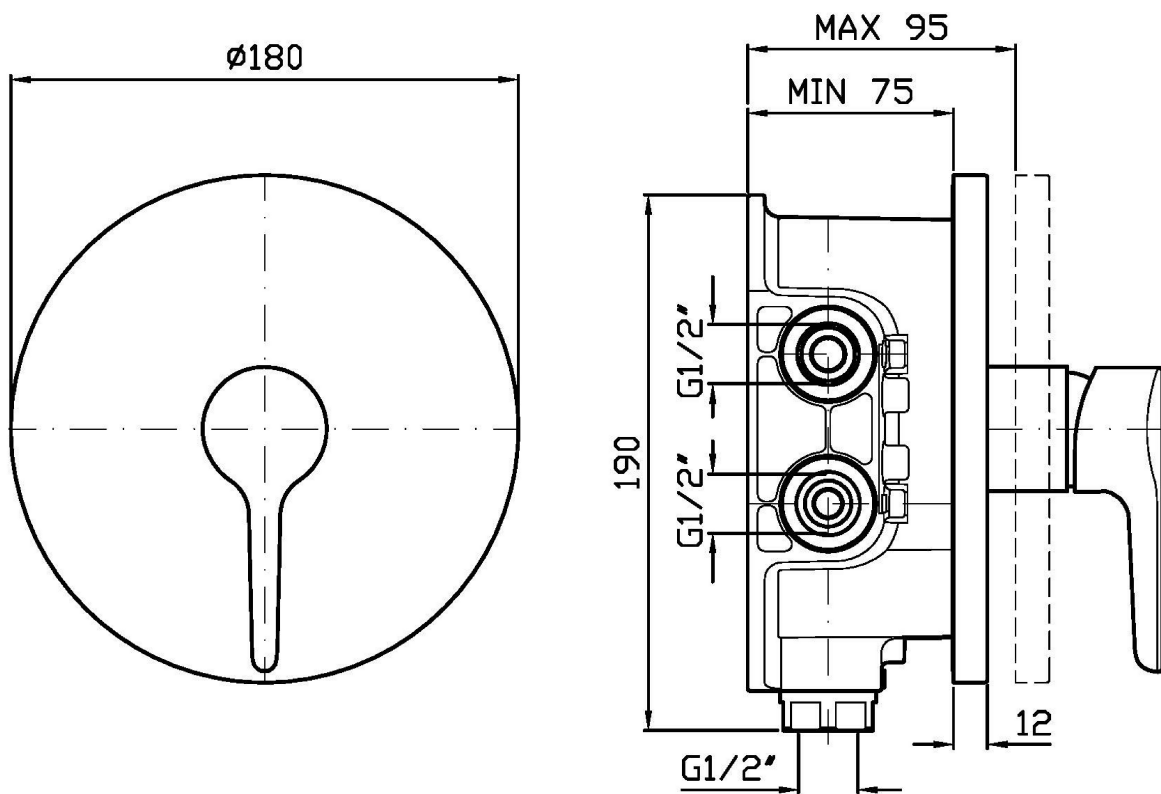

Marchio / Brand ZUCCHETTI

Classe / Class WW

MEDAMEDA

ZMM090

Miscelatore monocomando incasso doccia. / Built-in single lever shower mixer with diverter.

Miscelatore monocomando incasso doccia, per corpo incasso universale Zetasystem R97800.

Built-in single lever shower mixer, for Zetasystem (R97800) universal built-in body.

R97800

Zetasystem - Corpo incasso universale /
Zetasystem - universal built-in body

Finiture / Finishes

							
Cromo / Chrome	Nickel Spazzolato / Brushed Nickel	Nickel Lucido / Polished Nickel	Oro / Gold	Oro spazzolato / Brushed Gold	Metal Black / Metal Black	Metal Black spazzolato / Brushed Metal Black	Nero Opaco Goffrato / Embossed Matt Black

MEDAMEDA

ZMM090

Disegno Complessivo / Overall Drawing

MEDAMEDA

ZMM090

Esplosi / Exploded

MEDAMEDA

ZMM090 Portate / Flowrates (lt/min)

PRESSIONE PRESSURE	1 BAR	2 BAR	3 BAR	4 BAR	5 BAR
USCITA PRIMARIA PRIMARY OUTLET P1	12	17	22	25	28
P2					
P3					
P4					
P5					

MEDAMEDA

ZMM090 Pesì e Misure / Weights and Sizes

Peso (Kg) Weight (lb)	3,30 (Kg)	7,28 (lb)
Volume test (dc3) - (in3)	7,50 (dc3)	457,68 (in3)
h (mm) - (in)	90,00 (mm)	3,54 (in)
L1 (mm) - (in)	250,00 (mm)	9,84 (in)
L2 (mm) - (in)	333,00 (mm)	13,11 (in)