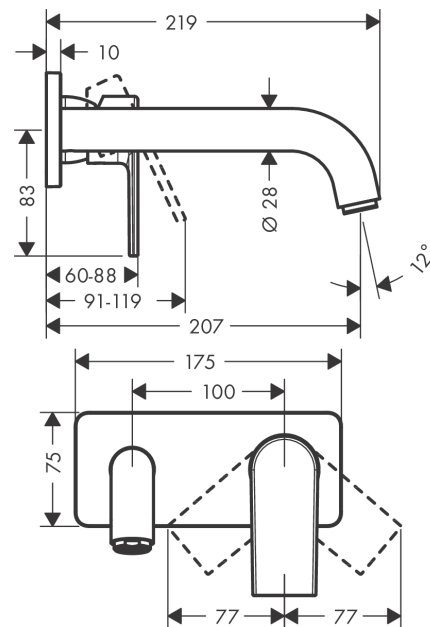

Vernis Shape

Single lever basin mixer for concealed installation wall-mounted with spout 20,7 cm

Surfaces: **Matt Black** Article Number: **71578670**

Description

product features

- projection 207 mm
- spray type: normal spray
- maximum flow rate at 3 bar: 5 l/min
- ceramic cartridge
- suitable for continuous flow water heaters
- connection type: basic set
- connection dimension: DN15
- handle can be positioned on the right or left, depends on the basic set installation

Technology

Product image

Scale drawing

Flowchart

Vernis Shape

Single lever basin mixer for concealed installation wall-mounted with spout 20,7 cm

Surfaces: **Matt Black** Article Number: **71578670**

Exploded Drawing

Year of production: >04/21

Vernis Shape

Single lever basin mixer for concealed installation wall-mounted with spout 20,7 cm

Surfaces: **Matt Black** Article Number: **71578670**

Spare part list

Year of production: >04/21

Pos.	Description	Article Number	Price	PU
1	handle	93712670	-	-
2	screw cover	96338000	-	1
3	sleeve	98790670	-	1
4	nut	95622000	-	1
5	O-ring 39x1,5	98400000	-	1
6	cartridge, assy	92730000	-	1
7	locking screw for handle	95140000	-	1
8	seal	95008000	-	1
9	adapter for cartridge	95779000	-	1
10	O-ring 26x2	98147000	-	1
11	escutcheon	93713670	-	-
12	spout cpl.	93710670	-	-
13	hollow set screw M5x5	98446000	-	1
14	aerator M24x1	92254670	-	1
15	connecting thread G½	93771000	-	1
16	O-ring 13x2	98128000	-	1
a	base body	13622180	-	1
b	waste	50001670	-	1
c	extension set 25 mm for 13622180	31971000	-	1