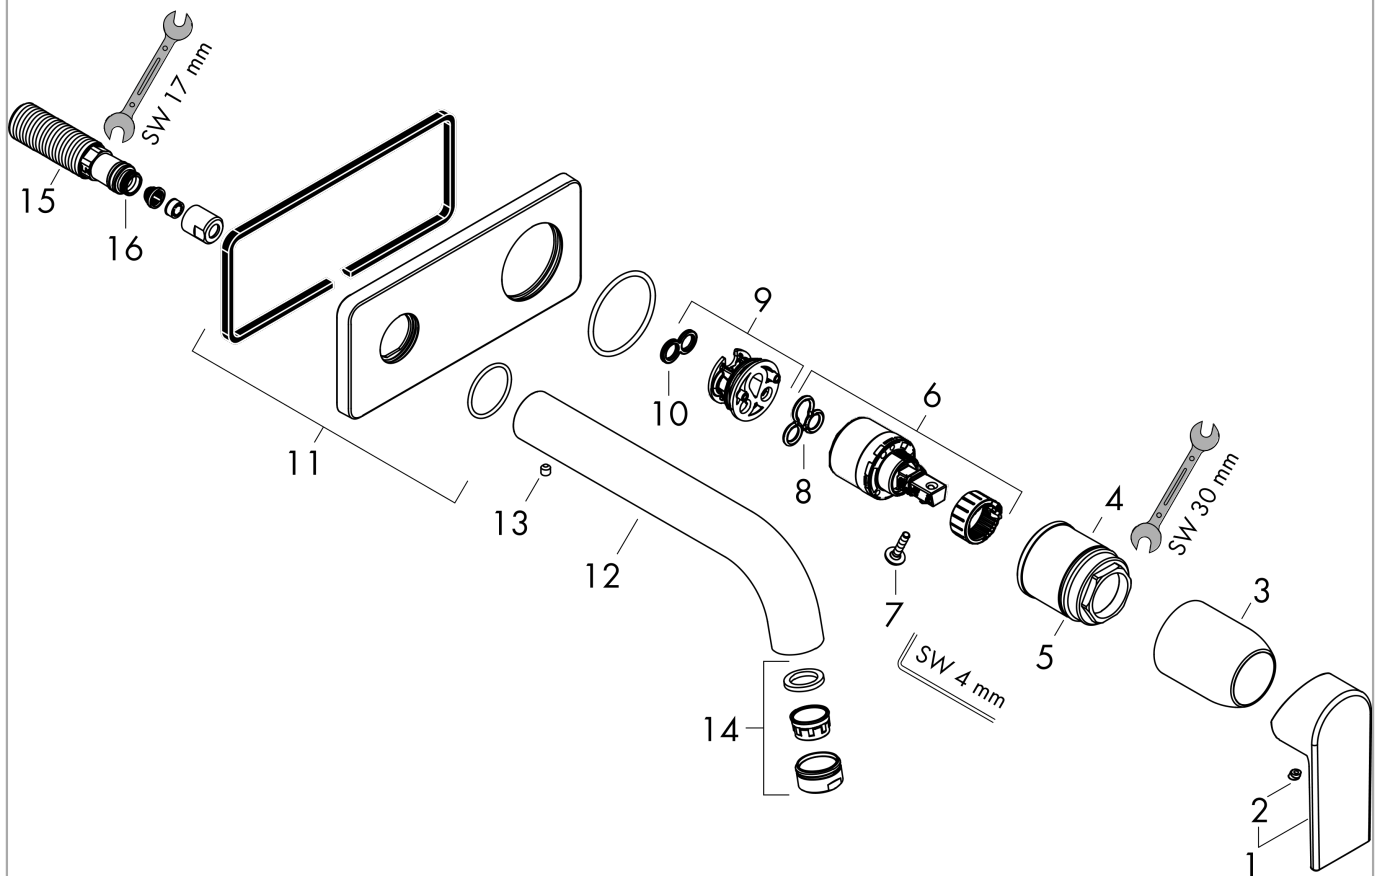

Vernis Shape

Single lever basin mixer for concealed installation wall-mounted with spout 20,7 cm

Surfaces: **Matt Black** Article Number: **71578670**

Description

product features

- projection 207 mm
- spray type: normal spray
- maximum flow rate at 3 bar: 5 l/min
- ceramic cartridge
- suitable for continuous flow water heaters
- connection type: basic set
- connection dimension: DN15
- handle can be positioned on the right or left, depends on the basic set installation

Technology

Product image

Scale drawing

Flowchart

Vernis Shape

Single lever basin mixer for concealed installation wall-mounted with spout 20,7 cm

Surfaces: **Matt Black** Article Number: **71578670**

Exploded Drawing

Year of production: >04/21

Vernis Shape

Single lever basin mixer for concealed installation wall-mounted with spout 20,7 cm

Surfaces: **Matt Black** Article Number: **71578670**

Spare part list

Year of production: >04/21

Pos.	Description	Article Number	Price	PU
1	handle	93712670	-	-
2	screw cover	96338000	-	1
3	sleeve	98790670	-	1
4	nut	95622000	-	1
5	O-ring 39x1,5	98400000	-	1
6	cartridge, assy	92730000	-	1
7	locking screw for handle	95140000	-	1
8	seal	95008000	-	1
9	adapter for cartridge	95779000	-	1
10	O-ring 26x2	98147000	-	1
11	escutcheon	93713670	-	-
12	spout cpl.	93710670	-	-
13	hollow set screw M5x5	98446000	-	1
14	aerator M24x1	92254670	-	1
15	connecting thread G½	93771000	-	1
16	O-ring 13x2	98128000	-	1
a	base body	13622180	-	1
b	waste	50001670	-	1
c	extension set 25 mm for 13622180	31971000	-	1