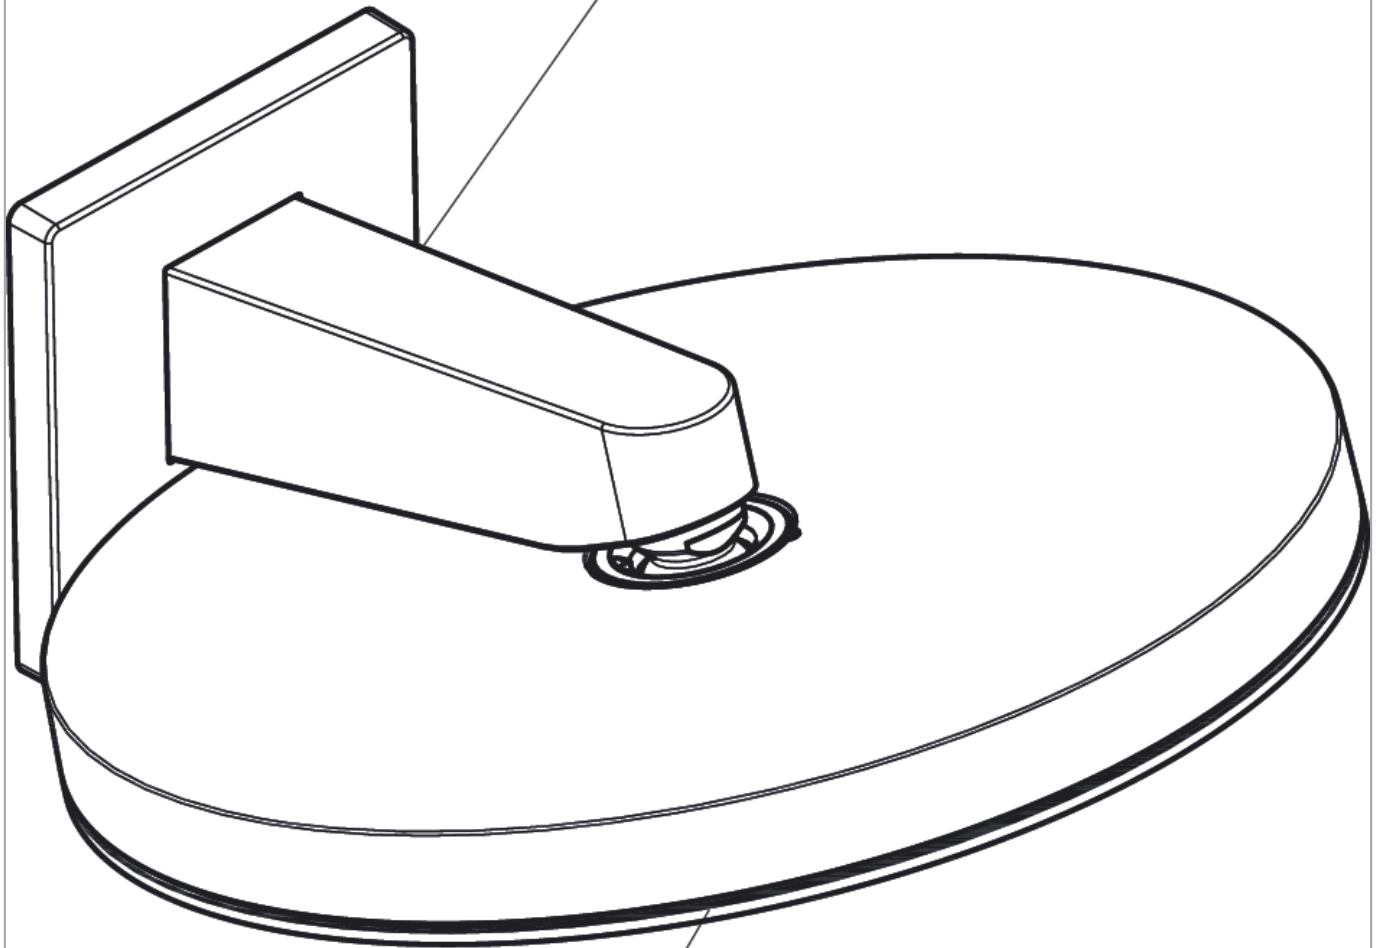

**Pulsify**  
**Wall connector for overhead shower 260**  
 Surfaces: **Matt Black** Article Number: **24149670**

**Description**

**product features**

- material: plastic
- connection type: G ½

**Design awards**

reddot winner 2021

**Product image**

**Scale drawing**

**Pulsify**  
**Wall connector for overhead shower 260**  
 Surfaces: **Matt Black** Article Number: **24149670**

Installation examples

**Pulsify 260**  
 24149XXX