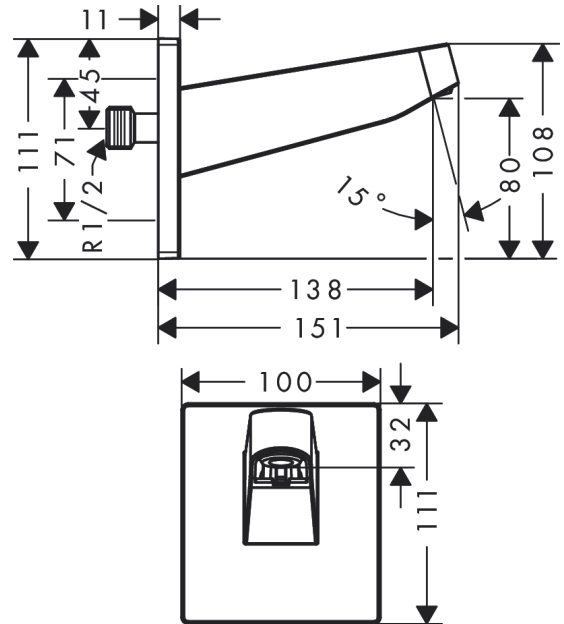

**Pulsify**  
**Wall connector for overhead shower 260**  
 Surfaces: **Matt Black** Article Number: **24149670**

**Description**

**product features**

- material: plastic
- connection type: G ½

**Design awards**

reddot winner 2021

**Product image**

**Scale drawing**

**Pulsify**  
**Wall connector for overhead shower 260**  
 Surfaces: **Matt Black** Article Number: **24149670**

Installation examples

**Pulsify 260**  
 24149XXX

**Pulsify 260 1jet**  
 24140XXX / 24141XXX