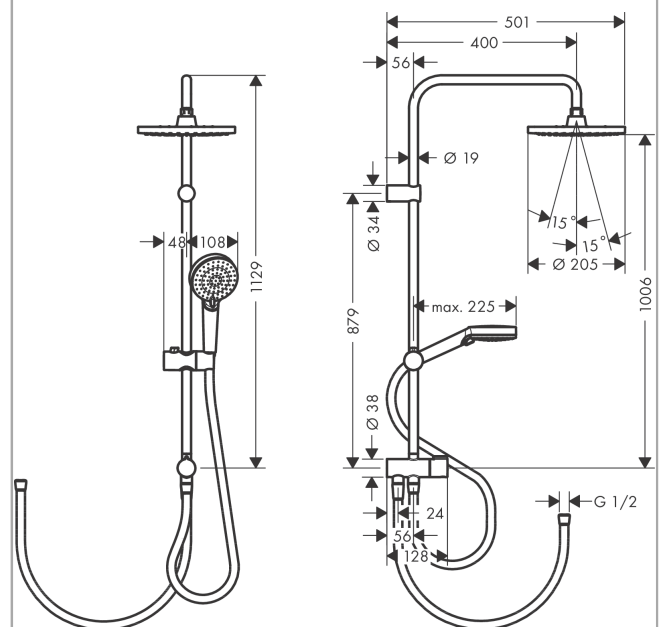

Vernis Blend

Showerpipe 200 1jet Reno

Surfaces: **Chrome** Article Number: **26272000**

Description

product features

- consists of: overhead shower, hand shower, shower hose, hand shower holder
- overhead shower Vernis Blend 200 1jet
- shower head size overhead shower: 205 mm
- spray type overhead shower: Rain
- ball-joint: overhead shower angle adjustable
- spray type hand shower: Rain, IntenseRain
- simultaneous utilization of 2 functions
- maximum flow rate at 3 bar: 14,6 l/min
- minimum flow pressure: 1 bar
- operating pressure: min. 1 bar/max. 10 bar
- mounting type: exposed installation
- shower bar diameter: 19 mm
- height-adjustable slider with locking push-button slider
- shower arm length: 400 mm
- water connection: Metaflex shower hose 80 cm and 160 cm
- connection dimension: DN15
- connection thread G 1/2

Technology

Product image

Scale drawing

Vernis Blend

Showerpipe 200 1jet Reno

Surfaces: **Chrome** Article Number: **26272000**

Flowchart