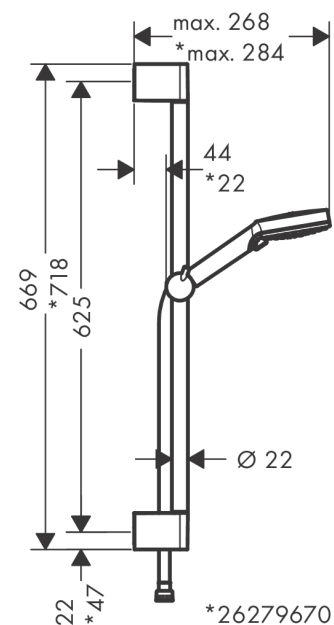

Vernis Blend

Shower set Vario EcoSmart with shower bar Crometta 65 cm

Surfaces: **Chrome** Article Number: **26279000**

Description

product features

- consists of: hand shower, shower bar, shower hose, slider
- shower head size: 100 mm
- spray type: Rain, IntenseRain
- spray type adjustment by turning spray disc
- maximum flow rate at 3 bar: 9,7 l/min
- minimum flow pressure: 1 bar
- wall supports of plastic
- stand pipe length: 669 mm
- shower bar diameter: 22 mm
- profile stand pipe: round
- drilling distance 625 mm

Technology

Product image

Scale drawing

Flowchart

The consumption was measured in combination with the appropriate fittings (thermostat/mixer/in-wall valve) to reflect actual application in practice.