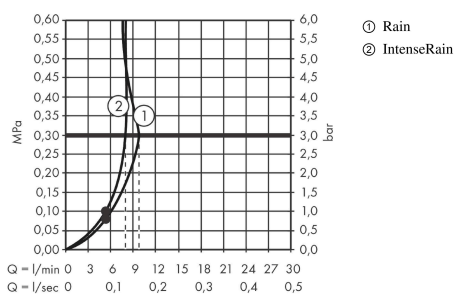

Vernis Blend

Shower set Vario EcoSmart with shower bar Crometta 65 cm

Surfaces: **Chrome** Article Number: **26279000**

Description

product features

- consists of: hand shower, shower bar, shower hose, slider
- shower head size: 100 mm
- spray type: Rain, IntenseRain
- spray type adjustment by turning spray disc
- maximum flow rate at 3 bar: 9,7 l/min
- minimum flow pressure: 1 bar
- wall supports of plastic
- stand pipe length: 669 mm
- shower bar diameter: 22 mm
- profile stand pipe: round
- drilling distance 625 mm

Technology

Product image

Scale drawing

Flowchart

The consumption was measured in combination with the appropriate fittings (thermostat/mixer/in-wall valve) to reflect actual application in practice.