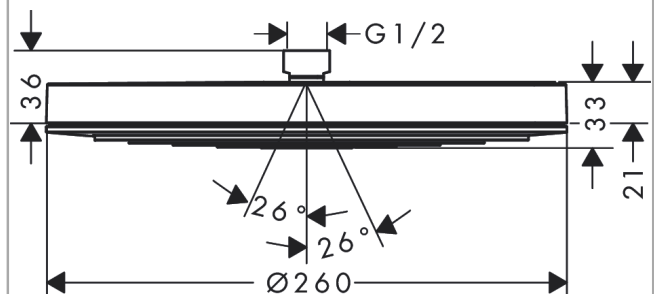

##### product features

- shower head size: 260 mm
- spray type: PowderRain
- Fast Drain to reduce the dripping time
- ball-joint: overhead shower angle adjustable
- material spray disc: plastic
- spray disc surface: graphite
- maximum flow rate at 3 bar: 12,3 l/min
- flow rate PowderRain spray (at 3 bar): 12,3 l/min
- minimum flow pressure: 1 bar
- installation: ceiling or wall
- connection thread G ½
- connection dimension: DN15

#### Scale drawing