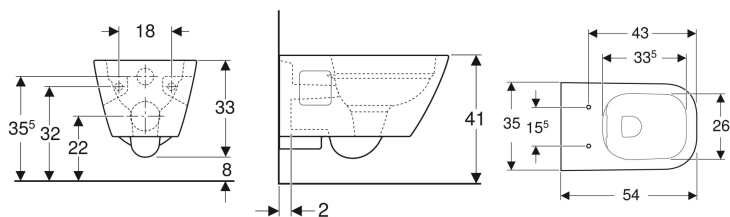

Geberit Selnova Square wall-hung WC, washdown, semi-shrouded, Rimfree

Example image

Application purposes

- For concealed cisterns
- For pressure flushing valves

Characteristics

- Wall-hung

- Washdown WC
- Rimfree
- Type 1, full flush volume 6 / 5 l, in accordance with EN 997
- Semi-shrouded

Technical data

Product material | Vitreous china

To order additionally

- WC seat

Art. no.	Colour / surface	B	H	T
501.546.01.7	white	35 cm	33 cm	54 cm

Accessories

- Geberit fastening material for wall-hung WCs and wall-hung bidets

- Please note dimension for waste outlet is due to change during 2021 for ease of installation. Technical drawings correct at time of print. Contact us for further information.