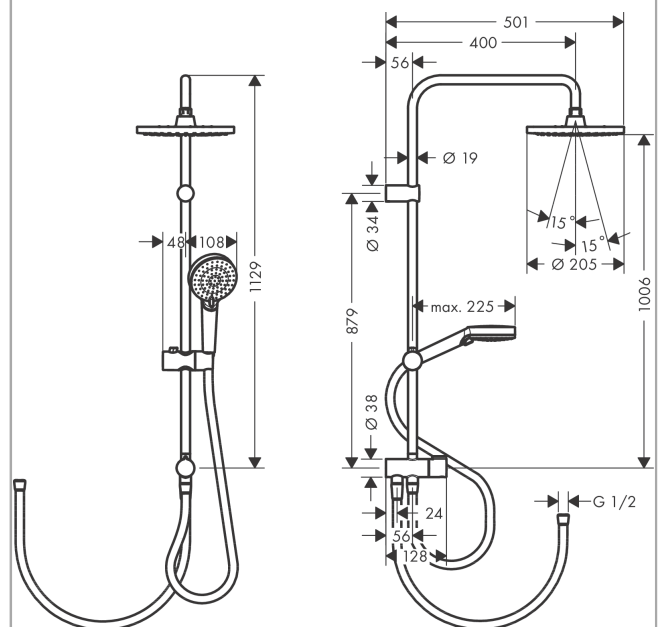

Vernis Blend

Showerpipe 200 1jet Reno EcoSmart

Surfaces: **Matt Black** Article Number: **26099670**

Description

product features

- consists of: overhead shower, hand shower, shower hose, hand shower holder
- overhead shower Vernis Blend 200 1jet
- shower head size overhead shower: 205 mm
- spray type overhead shower: Rain
- ball-joint: overhead shower angle adjustable
- spray type hand shower: Rain, IntenseRain
- simultaneous utilization of 2 functions
- maximum flow rate at 3 bar: 8,7 l/min
- minimum flow pressure: 1 bar
- operating pressure: min. 1 bar/max. 10 bar
- mounting type: exposed installation
- shower bar diameter: 19 mm
- height-adjustable slider with locking push-button slider
- shower arm length: 400 mm
- water connection: Metaflex shower hose 80 cm and 160 cm
- connection dimension: DN15
- connection thread G 1/2

Technology

Product image

Scale drawing

Vernis Blend

Showerpipe 200 1jet Reno EcoSmart

Surfaces: **Matt Black** Article Number: **26099670**

Flowchart