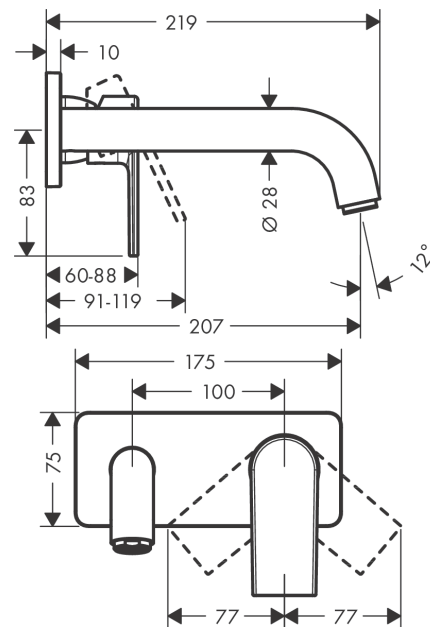

Vernis Shape

Single lever basin mixer for concealed installation wall-mounted with spout 20,7 cm

Surfaces: **Chrome** Article Number: **71578000**

Description

product features

- projection 207 mm
- spray type: normal spray
- maximum flow rate at 3 bar: 5 l/min
- ceramic cartridge
- suitable for continuous flow water heaters
- connection type: basic set
- connection dimension: DN15
- handle can be positioned on the right or left, depends on the basic set installation

Technology

Product image

Scale drawing

Flowchart

Vernis Shape

Single lever basin mixer for concealed installation wall-mounted with spout 20,7 cm

Surfaces: **Chrome** Article Number: **71578000**

Exploded Drawing

Year of production: >06/21

Vernis Shape

Single lever basin mixer for concealed installation wall-mounted with spout 20,7 cm

Surfaces: **Chrome** Article Number: **71578000**

Spare part list

Year of production: >06/21

Pos.	Description	Article Number	Price	PU
1	handle	93712000	-	1
2	screw cover	96338000	-	1
3	sleeve	98790000	-	1
4	nut	95622000	-	1
5	O-ring 39x1,5	98400000	-	1
6	cartridge, assy	92730000	-	1
7	locking screw for handle	95140000	-	1
8	seal	95008000	-	1
9	adapter for cartridge	95779000	-	1
10	O-ring 26x2	98147000	-	1
11	escutcheon	93713000	-	1
12	spout cpl.	93710000	-	1
13	hollow set screw M5x5	98446000	-	1
14	aerator M24x1	92254000	-	1
15	connecting thread G½	93771000	-	1
16	O-ring 13x2	98128000	-	1
a	base body	13622180	-	1
b	waste	50001000	-	1
c	extension set 25 mm for 13622180	31971000	-	1