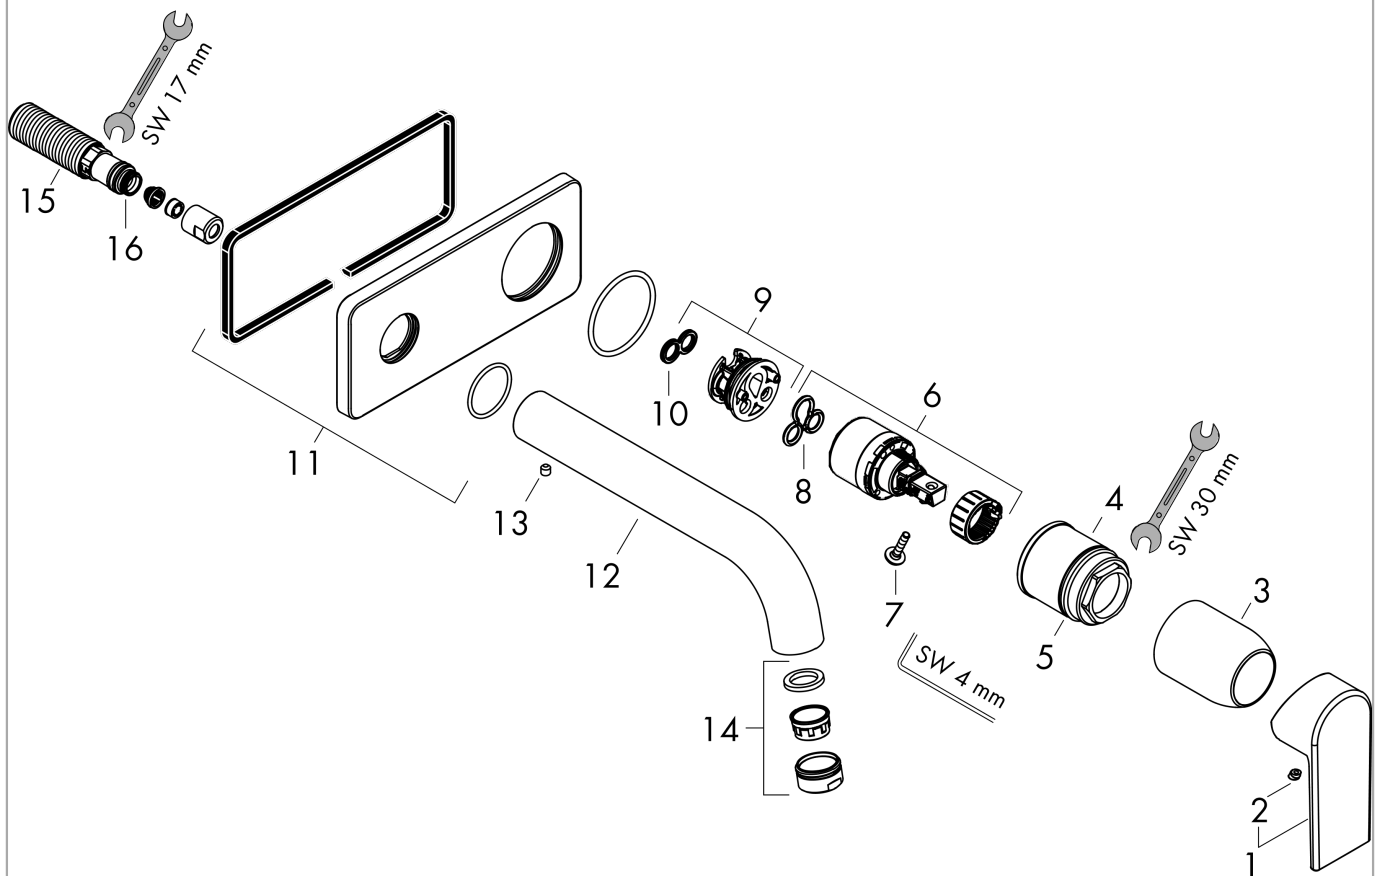

Vernis Shape

Single lever basin mixer for concealed installation wall-mounted with spout 20,7 cm

Surfaces: **Chrome** Article Number: **71578000**

Description

product features

- projection 207 mm
- spray type: normal spray
- maximum flow rate at 3 bar: 5 l/min
- ceramic cartridge
- suitable for continuous flow water heaters
- connection type: basic set
- connection dimension: DN15
- handle can be positioned on the right or left, depends on the basic set installation

Technology

Product image

Scale drawing

Flowchart

Vernis Shape

Single lever basin mixer for concealed installation wall-mounted with spout 20,7 cm

Surfaces: **Chrome** Article Number: **71578000**

Exploded Drawing

Year of production: >06/21

Vernis Shape

Single lever basin mixer for concealed installation wall-mounted with spout 20,7 cm

Surfaces: **Chrome** Article Number: **71578000**

Spare part list

Year of production: >06/21

Pos.	Description	Article Number	Price	PU
1	handle	93712000	-	1
2	screw cover	96338000	-	1
3	sleeve	98790000	-	1
4	nut	95622000	-	1
5	O-ring 39x1,5	98400000	-	1
6	cartridge, assy	92730000	-	1
7	locking screw for handle	95140000	-	1
8	seal	95008000	-	1
9	adapter for cartridge	95779000	-	1
10	O-ring 26x2	98147000	-	1
11	escutcheon	93713000	-	1
12	spout cpl.	93710000	-	1
13	hollow set screw M5x5	98446000	-	1
14	aerator M24x1	92254000	-	1
15	connecting thread G½	93771000	-	1
16	O-ring 13x2	98128000	-	1
a	base body	13622180	-	1
b	waste	50001000	-	1
c	extension set 25 mm for 13622180	31971000	-	1