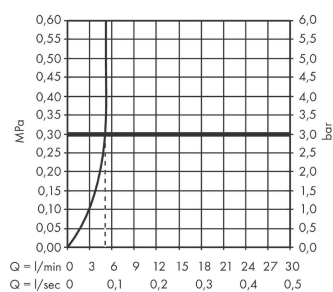

Vernis Shape

Single lever basin mixer for concealed installation wall-mounted with spout 20,7 cm

Surfaces: **Chrome** Article Number: **71578000**

Description

product features

- projection 207 mm
- spray type: normal spray
- maximum flow rate at 3 bar: 5 l/min
- ceramic cartridge
- suitable for continuous flow water heaters
- connection type: basic set
- connection dimension: DN15
- handle can be positioned on the right or left, depends on the basic set installation

Technology

Product image

Scale drawing

Flowchart

Vernis Shape

Single lever basin mixer for concealed installation wall-mounted with spout 20,7 cm

Surfaces: **Chrome** Article Number: **71578000**

Exploded Drawing

Year of production: >06/21

Vernis Shape

Single lever basin mixer for concealed installation wall-mounted with spout 20,7 cm

Surfaces: **Chrome** Article Number: **71578000**

Spare part list

Year of production: >06/21