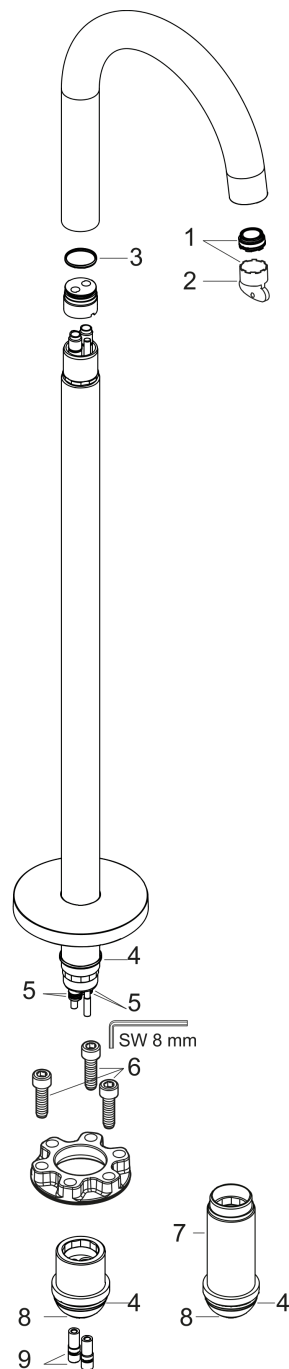

**AXOR Uno**  
**Bath spout floor-standing curved**  
 Surfaces: **Chrome** Article Number: **38412000**

## Scale drawing

## Exploded Drawing

Year of production: >04/18

**AXOR Uno**  
**Bath spout floor-standing curved**  
 Surfaces: **Chrome** Article Number: **38412000**

## Spare part list

Year of production: >04/18

Pos.	Description	Article Number	PC	PU
1	aerator M24x1 D	93235000	0	1
2	special tool	95290000	0	1
3	O-ring 25x2	98389000	0	1
4	O-ring 44x2,5	98162000	0	1
5	O-ring 10x1,5	98123000	0	1
6	hexagon socket screw M10x35	97670000	0	1
7	extension set 60 mm	97686000	0	1
8	O-ring 29x3	98371000	0	1
9	O-ring 7x2	98419000	0	1