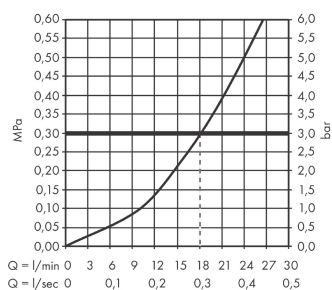

AXOR Uno
Bath spout floor-standing curved
Surfaces: **Chrome** Article Number: **38412000**

Description

product features

- connection type: basic set
- projection 226 mm
- free-standing installation
- flow rate: 20 l/min
- spray type: normal spray

Technology

Product image

Scale drawing

Flowchart