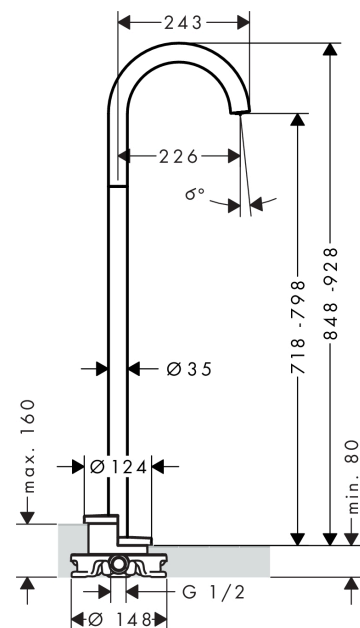

### product features

- connection type: basic set
- projection 226 mm
- free-standing installation
- flow rate: 20 l/min
- spray type: normal spray

## Scale drawing

## Exploded Drawing

Year of production: >04/18

**AXOR Uno**  
**Bath spout floor-standing curved**  
 Surfaces: **Chrome** Article Number: **38412000**

## Spare part list

Year of production: >04/18

Pos.	Description	Article Number	PC	PU
1	aerator M24x1 D	93235000	0	1
2	special tool	95290000	0	1
3	O-ring 25x2	98389000	0	1
4	O-ring 44x2,5	98162000	0	1
5	O-ring 10x1,5	98123000	0	1
6	hexagon socket screw M10x35	97670000	0	1
7	extension set 60 mm	97686000	0	1
8	O-ring 29x3	98371000	0	1
9	O-ring 7x2	98419000	0	1