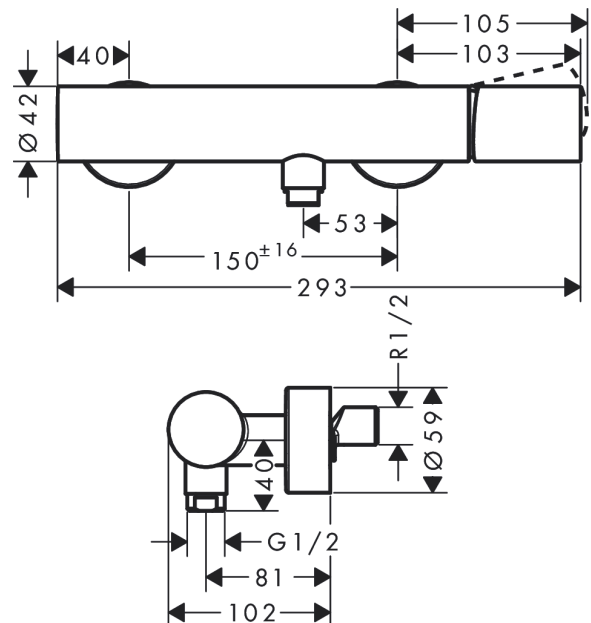

AXOR Uno
Single lever shower mixer for exposed installation zero handle
 Surfaces: **Polished Brass** Article Number: **45600930**

Description

product features

- 1 outlet
- connection type: s-shaped connections
- centre distance: 150 ± 16 mm
- flow rate at 3 bar: 22 l/min
- ceramic cartridge
- min. operating pressure: 1 bar
- max. operating pressure: 10 bar
- temperature limitation adjustable
- non-return valve
- with silencer
- suitable for continuous flow water heaters
- hose connection DN15
- connection dimension: DN15

Product image

Scale drawing

AXOR Uno
Single lever shower mixer for exposed installation zero handle
 Surfaces: **Polished Brass** Article Number: **45600930**

Flowchart