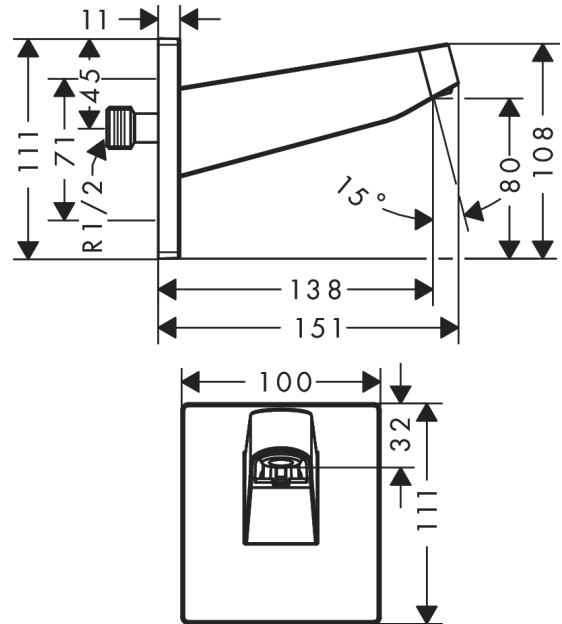

Pulsify

Wall connector for overhead shower 260

Surfaces: **Matt White** Article Number: **24149700**

Description

product features

- material: plastic
- connection type: G ½

Design awards

reddot winner 2021

Product image

Scale drawing

Pulsify
Wall connector for overhead shower 260
 Surfaces: **Matt White** Article Number: **24149700**

Installation examples

Pulsify 260
 24149XXX

Pulsify 260 1jet
 24140XXX / 24141XXX