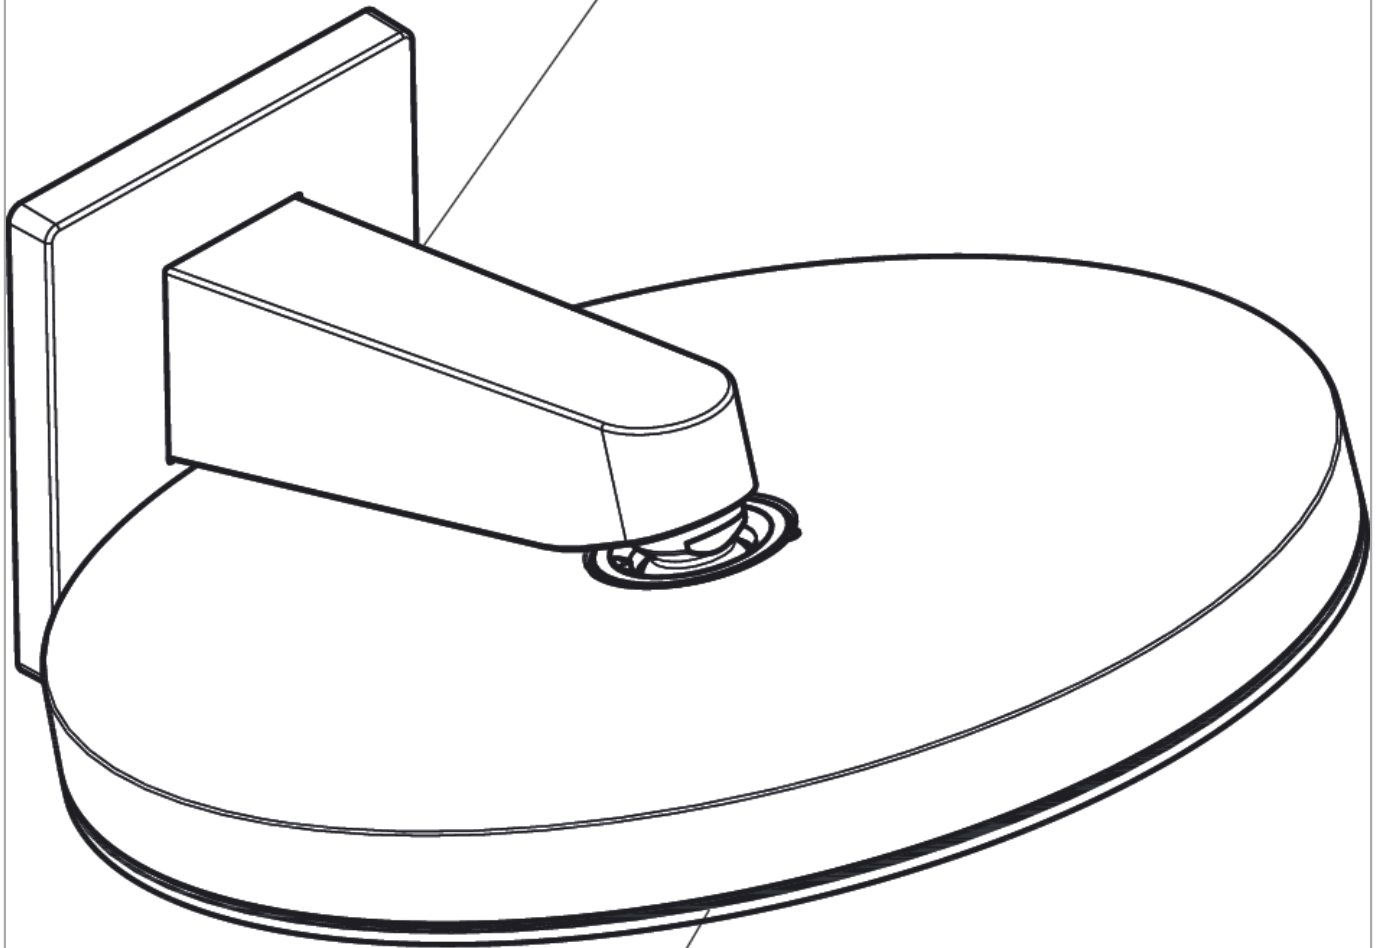

Pulsify

Wall connector for overhead shower 260

Surfaces: **Matt White** Article Number: **24149700**

Description

product features

- material: plastic
- connection type: G ½

Design awards

reddot winner 2021

Product image

Scale drawing

Pulsify
Wall connector for overhead shower 260
 Surfaces: **Matt White** Article Number: **24149700**

Installation examples

Pulsify 260
 24149XXX

Pulsify 260 1jet
 24140XXX / 24141XXX