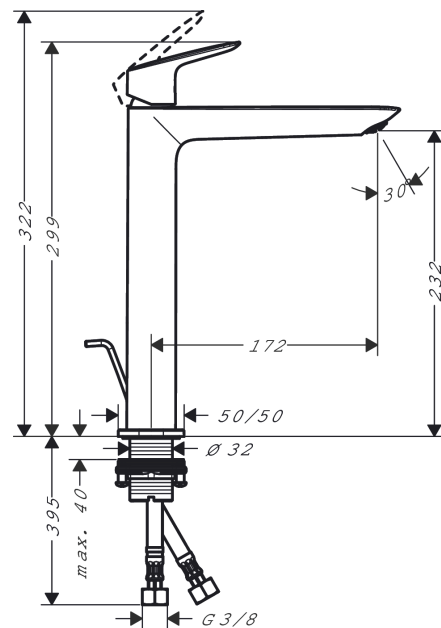

Logis

Single lever basin mixer 240 Fine with pop-up waste set

Surfaces: **Chrome** Article Number: **71257000**

Description

product features

- consists of: single lever basin mixer, waste set
- ComfortZone 240
- projection 172 mm
- spray type: normal spray
- maximum flow rate at 3 bar: 5 l/min
- ceramic cartridge
- temperature limitation adjustable
- suitable for continuous flow water heaters
- pop-up waste set G 1¼
- material waste set: synthetic
- connection type: G ¾ connections
- connection dimension: DN15

Technology

Product image

Scale drawing

Flowchart