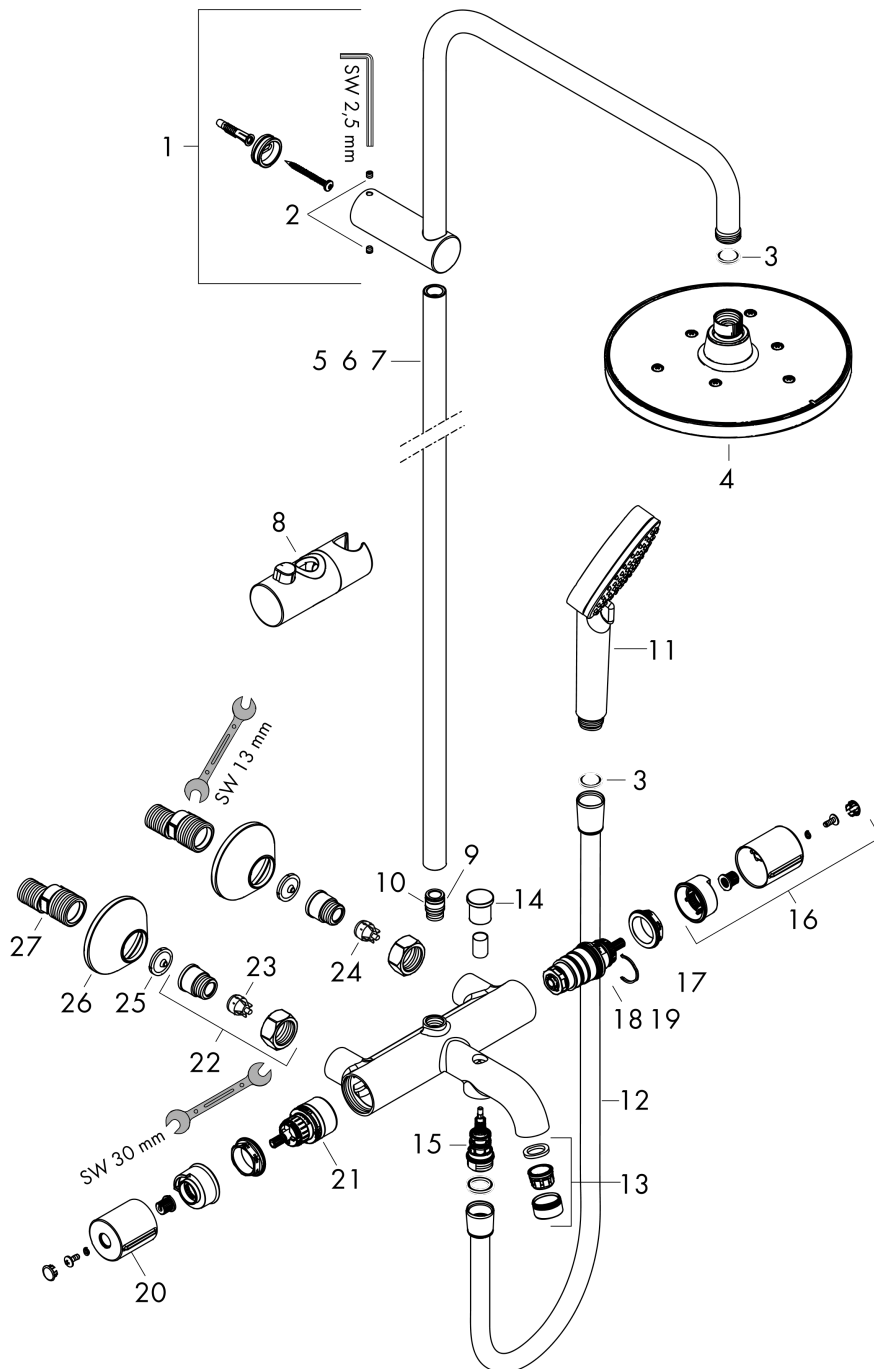

**Vernis Blend**

**Showerpipe 200 1jet with bath thermostat**

Surfaces: **Chrome** Article Number: **26274000**

**Flowchart**

Vernis Blend

Showerpipe 200 1jet with bath thermostat

Surfaces: **Chrome** Article Number: **26274000**

Installation examples

**Vernis Blend**  
**Showerpipe 200 1jet with bath thermostat**  
 Surfaces: **Chrome** Article Number: **26274000**

**Exploded Drawing**

Year of production: >06/21

**Vernis Blend****Showerpipe 200 1jet with bath thermostat**Surfaces: **Chrome** Article Number: **26274000****Spare part list**

Year of production: &gt;06/21

Pos.	Description	Article Number	Price	PU
1	shower arm	93768000	-	1
2	hollow set screw M5x5	98446000	-	1
3	filter packing	94246000	-	1
4	head shower	26271000	-	1
5	pipe	93770000	-	1
6	pipe	93906000	-	1
7	pipe	93907000	-	1
8	support, assy	93729000	-	1
9	O-ring 12x2	98214000	-	1
10	O-ring 11x2	98127000	-	1
11	handshower	26270000	-	1
12	shower hose Metaflex'C 1,60 m	28266000	-	1
13	aerator M24x1 (38 l/min)	92513000	-	1
14	diverter knob	93766000	-	1
15	selector	97978000	-	1
16	handle for thermostat	93727000	-	1
17	nut	98913000	-	1
18	thermostat cartridge	98282000	-	1
19	cartridge for exchanged connections	92373000	-	1
20	handle	93731000	-	1
21	shut off unit with selector	98283000	-	1
22	connecting thread G½	93730000	-	1
23	non return valve (pressure-resistant up to 2 MPa)	93136000	-	1
24	non return valve	96737000	-	1
25	filter packing	96922000	-	1
26	escutcheon Ø 70 mm	93718000	-	1
27	set of S-unions (±12 mm)	94140000	-	1