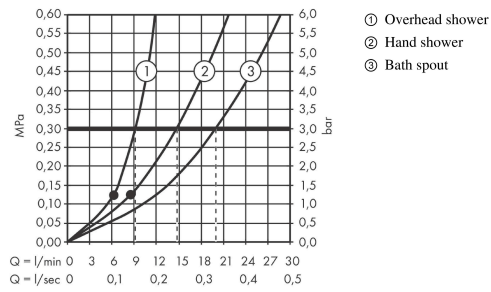

**Vernis Blend**

**Showerpipe 200 1jet with bath thermostat**

Surfaces: **Chrome** Article Number: **26274000**

**Flowchart**

Vernis Blend

Showerpipe 200 1jet with bath thermostat

Surfaces: **Chrome** Article Number: **26274000**

Year of production: &gt;06/21

Pos.	Description	Article Number	Price	PU
1	shower arm	93768000	-	1
2	hollow set screw M5x5	98446000	-	1
3	filter packing	94246000	-	1
4	head shower	26271000	-	1
5	pipe	93770000	-	1
6	pipe	93906000	-	1
7	pipe	93907000	-	1
8	support, assy	93729000	-	1
9	O-ring 12x2	98214000	-	1
10	O-ring 11x2	98127000	-	1
11	handshower	26270000	-	1
12	shower hose Metaflex'C 1,60 m	28266000	-	1
13	aerator M24x1 (38 l/min)	92513000	-	1
14	diverter knob	93766000	-	1
15	selector	97978000	-	1
16	handle for thermostat	93727000	-	1
17	nut	98913000	-	1
18	thermostat cartridge	98282000	-	1
19	cartridge for exchanged connections	92373000	-	1
20	handle	93731000	-	1
21	shut off unit with selector	98283000	-	1
22	connecting thread G½	93730000	-	1
23	non return valve (pressure-resistant up to 2 MPa)	93136000	-	1
24	non return valve	96737000	-	1
25	filter packing	96922000	-	1
26	escutcheon Ø 70 mm	93718000	-	1
27	set of S-unions (±12 mm)	94140000	-	1