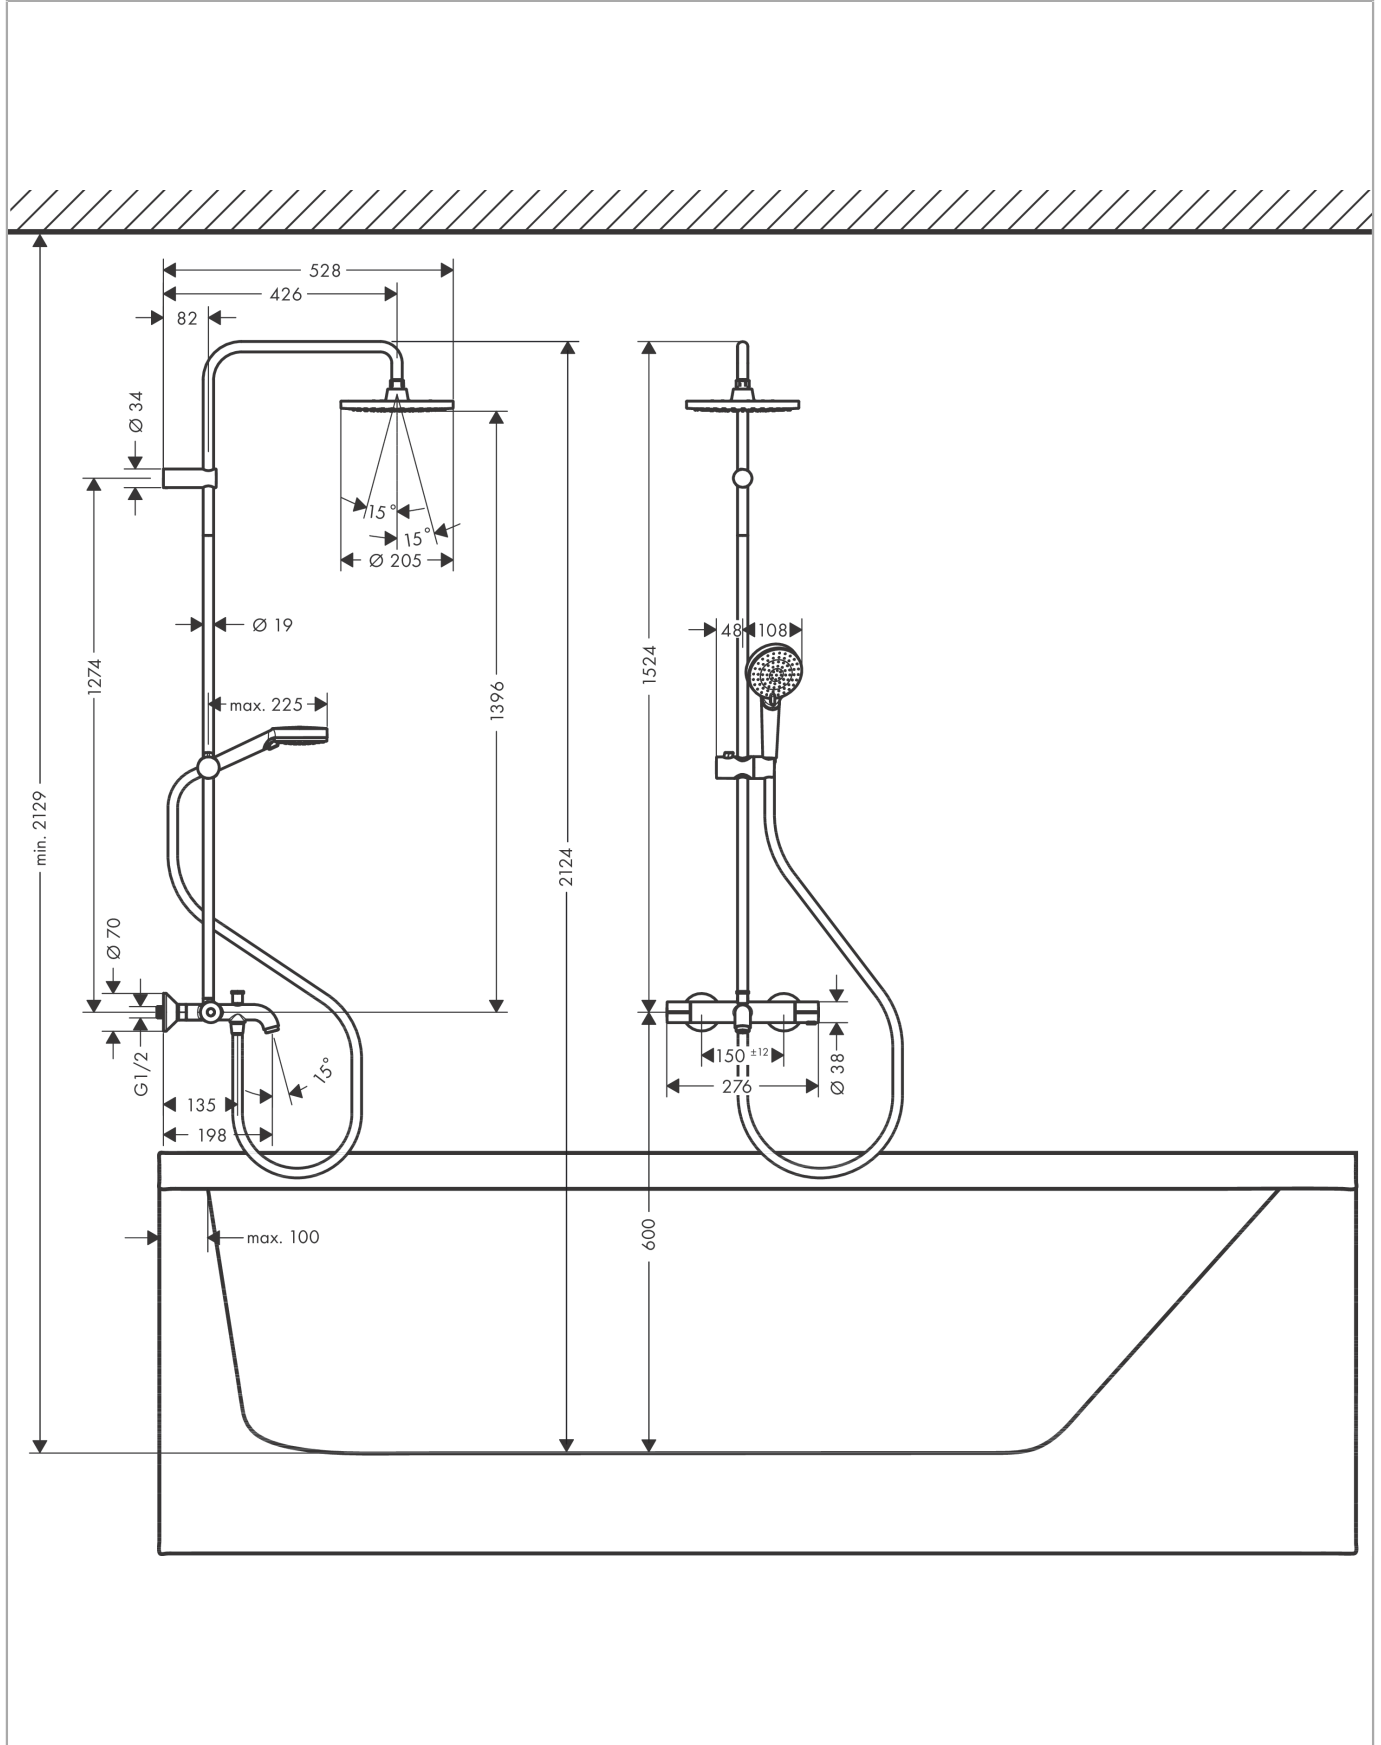

**Vernis Blend**

**Showerpipe 200 1jet with bath thermostat**

Surfaces: **Chrome** Article Number: **26274000**

**Flowchart**

Vernis Blend

Showerpipe 200 1jet with bath thermostat

Surfaces: **Chrome** Article Number: **26274000**

Installation examples

**Vernis Blend**  
**Showerpipe 200 1jet with bath thermostat**  
 Surfaces: **Chrome** Article Number: **26274000**

**Exploded Drawing**

Year of production: >06/21

**Vernis Blend****Showerpipe 200 1jet with bath thermostat**Surfaces: **Chrome** Article Number: **26274000****Spare part list**

Year of production: &gt;06/21

Pos.	Description	Article Number	Price	PU
1	shower arm	93768000	-	1
2	hollow set screw M5x5	98446000	-	1
3	filter packing	94246000	-	1
4	head shower	26271000	-	1
5	pipe	93770000	-	1
6	pipe	93906000	-	1
7	pipe	93907000	-	1
8	support, assy	93729000	-	1
9	O-ring 12x2	98214000	-	1
10	O-ring 11x2	98127000	-	1
11	handshower	26270000	-	1
12	shower hose Metaflex'C 1,60 m	28266000	-	1
13	aerator M24x1 (38 l/min)	92513000	-	1
14	diverter knob	93766000	-	1
15	selector	97978000	-	1
16	handle for thermostat	93727000	-	1
17	nut	98913000	-	1
18	thermostat cartridge	98282000	-	1
19	cartridge for exchanged connections	92373000	-	1
20	handle	93731000	-	1
21	shut off unit with selector	98283000	-	1
22	connecting thread G½	93730000	-	1
23	non return valve (pressure-resistant up to 2 MPa)	93136000	-	1
24	non return valve	96737000	-	1
25	filter packing	96922000	-	1
26	escutcheon Ø 70 mm	93718000	-	1
27	set of S-unions (±12 mm)	94140000	-	1