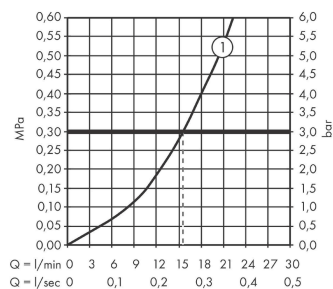

Vernis Blend
Single lever shower mixer for exposed installation
 Surfaces: **Chrome** Article Number: **71640000**

Description

product features

- 1 function
- connection type: s-shaped connections
- flow rate of hand shower at 3 bar: 15,7 l/min
- ceramic cartridge
- min. operating pressure: 1 bar
- max. operating pressure: 10 bar
- temperature limitation adjustable
- non-return valve
- with silencer
- suitable for continuous flow water heaters
- hose connection DN15
- connection dimension: DN15

Product image

Scale drawing

Flowchart

Shower outlet with 1B-resistance

Vernis Blend
Single lever shower mixer for exposed installation
 Surfaces: **Chrome** Article Number: **71640000**

Exploded Drawing

Year of production: >01/21