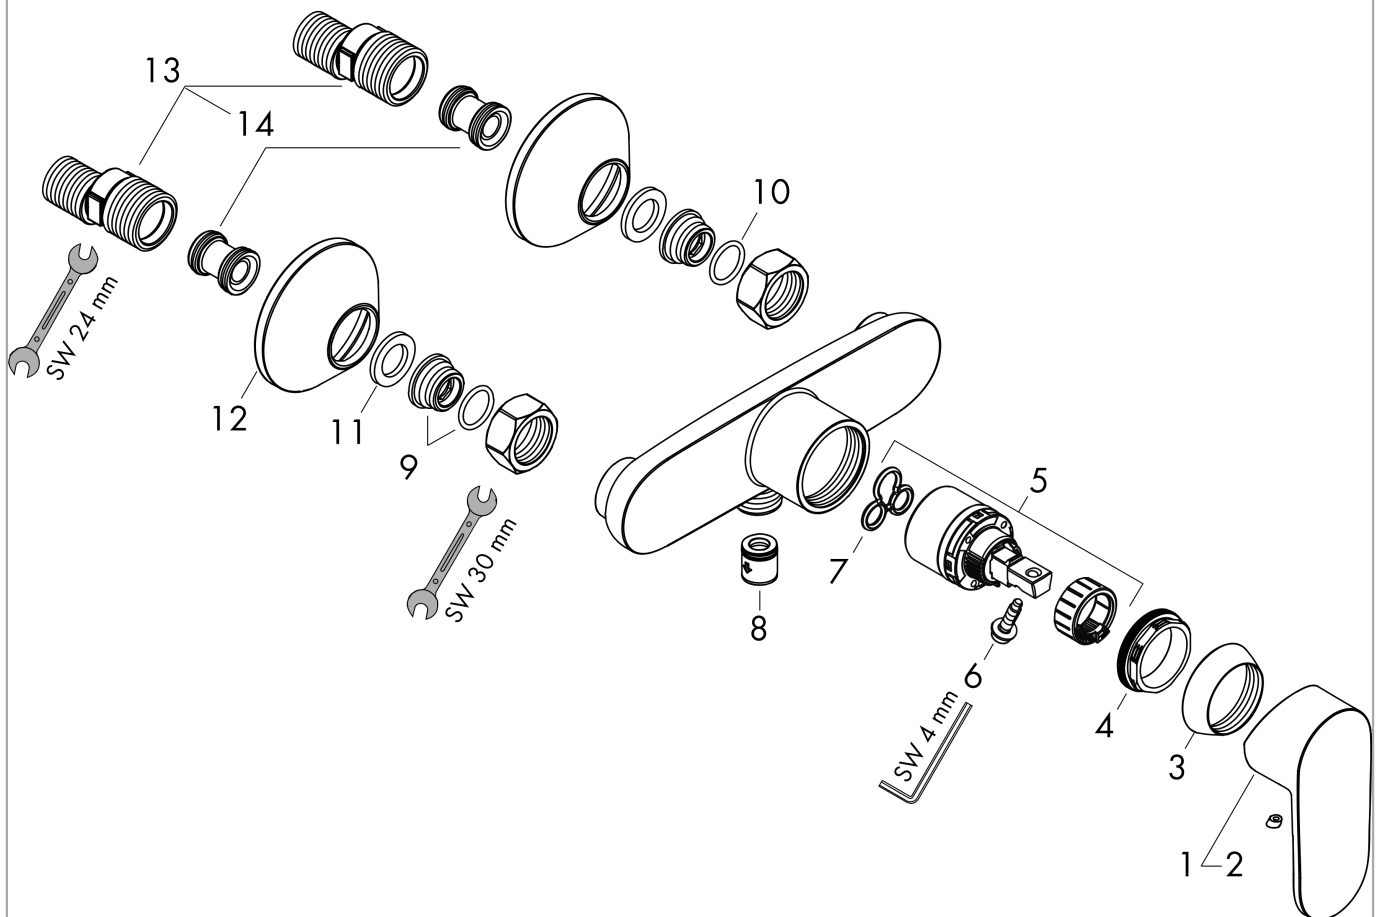

Vernis Blend
Single lever shower mixer for exposed installation
 Surfaces: **Chrome** Article Number: **71640000**

Description

product features

- 1 function
- connection type: s-shaped connections
- flow rate of hand shower at 3 bar: 15,7 l/min
- ceramic cartridge
- min. operating pressure: 1 bar
- max. operating pressure: 10 bar
- temperature limitation adjustable
- non-return valve
- with silencer
- suitable for continuous flow water heaters
- hose connection DN15
- connection dimension: DN15

Product image

Scale drawing

Flowchart

Shower outlet with 1B-resistance

Vernis Blend
Single lever shower mixer for exposed installation
 Surfaces: **Chrome** Article Number: **71640000**

Exploded Drawing

Year of production: >01/21

Vernis Blend

Single lever shower mixer for exposed installation

Surfaces: **Chrome** Article Number: **71640000**

Spare part list

Year of production: >01/21

Pos.	Description	Article Number	Price	PU
1	handle	93715000	-	1
2	screw cover	96338000	-	1
3	flange	93716000	-	1
4	nut	93717000	-	1
5	cartridge, assy	92730000	-	1
6	locking screw for handle	95140000	-	1
7	seal	95008000	-	1
8	set of non return valves DW 15	94074000	-	1
9	connecting thread G½	93767000	-	1
10	O-ring 16x2	98133000	-	1
11	filter packing	96922000	-	1
12	escutcheon Ø 70 mm	93718000	-	1
13	set of S-unions (±12 mm)	94140000	-	1
14	noise reduction	96429000	-	1