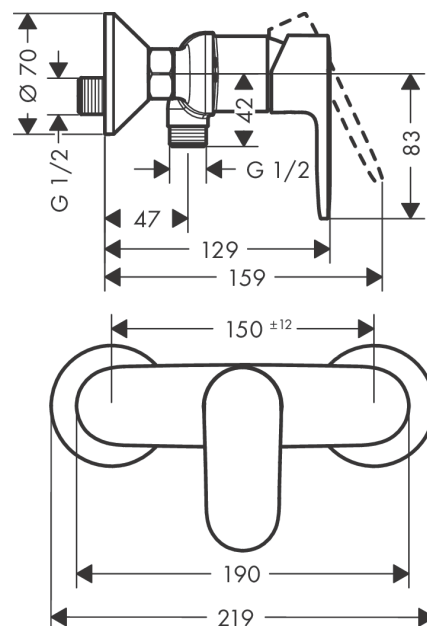

Vernis Blend
Single lever shower mixer for exposed installation
 Surfaces: **Chrome** Article Number: **71640000**

Description

product features

- 1 function
- connection type: s-shaped connections
- flow rate of hand shower at 3 bar: 15,7 l/min
- ceramic cartridge
- min. operating pressure: 1 bar
- max. operating pressure: 10 bar
- temperature limitation adjustable
- non-return valve
- with silencer
- suitable for continuous flow water heaters
- hose connection DN15
- connection dimension: DN15

Product image

Scale drawing

Flowchart

Shower outlet with 1B-resistance

Vernis Blend
Single lever shower mixer for exposed installation
 Surfaces: **Chrome** Article Number: **71640000**

Exploded Drawing

Year of production: >01/21

Vernis Blend

Single lever shower mixer for exposed installation

Surfaces: **Chrome** Article Number: **71640000**

Spare part list

Year of production: >01/21

Pos.	Description	Article Number	Price	PU
1	handle	93715000	-	1
2	screw cover	96338000	-	1
3	flange	93716000	-	1
4	nut	93717000	-	1
5	cartridge, assy	92730000	-	1
6	locking screw for handle	95140000	-	1
7	seal	95008000	-	1
8	set of non return valves DW 15	94074000	-	1
9	connecting thread G½	93767000	-	1
10	O-ring 16x2	98133000	-	1
11	filter packing	96922000	-	1
12	escutcheon Ø 70 mm	93718000	-	1
13	set of S-unions (±12 mm)	94140000	-	1
14	noise reduction	96429000	-	1