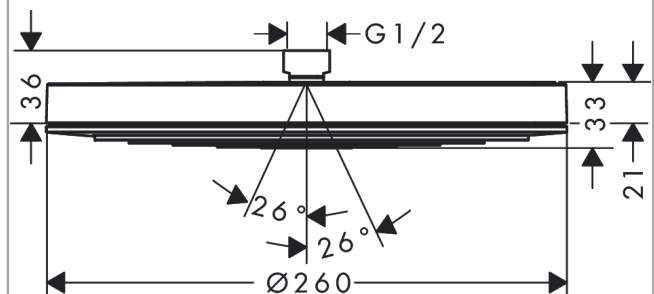

Pulsify

Overhead shower 260 1jet

Surfaces: **Chrome** Article Number: **24140000**

Description

product features

- shower head size: 260 mm
- spray type: PowderRain
- Fast Drain to reduce the dripping time
- ball-joint: overhead shower angle adjustable
- material spray disc: plastic
- spray disc surface: graphite
- maximum flow rate at 3 bar: 12,3 l/min
- flow rate PowderRain spray (at 3 bar): 12,3 l/min
- minimum flow pressure: 1 bar
- installation: ceiling or wall
- connection thread G 1/2
- connection dimension: DN15

Technology

Design awards

reddot winner 2021

Product image

Scale drawing

Flowchart