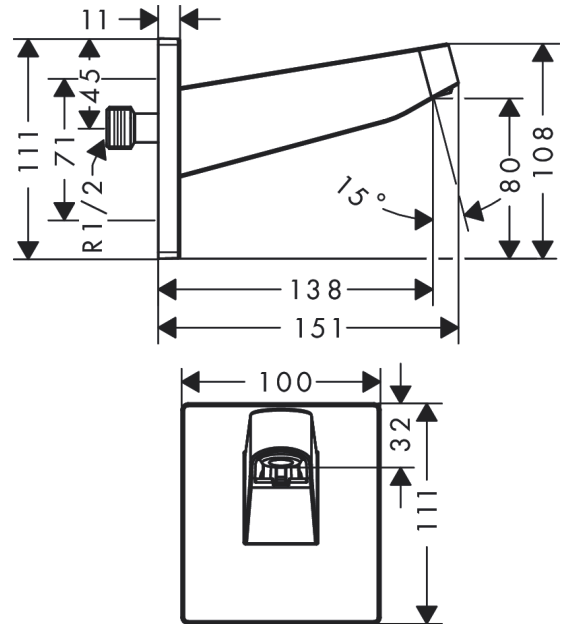

**Pulsify**  
**Wall connector for overhead shower 260**  
 Surfaces: **Chrome** Article Number: **24149000**

**Description**

**product features**

- material: plastic
- connection type: G ½

**Design awards**

reddot winner 2021

**Product image**

**Scale drawing**

**Pulsify**  
**Wall connector for overhead shower 260**  
 Surfaces: **Chrome** Article Number: **24149000**

Installation examples

**Pulsify 260**  
 24149XXX

**Pulsify 260 1jet**  
 24140XXX / 24141XXX