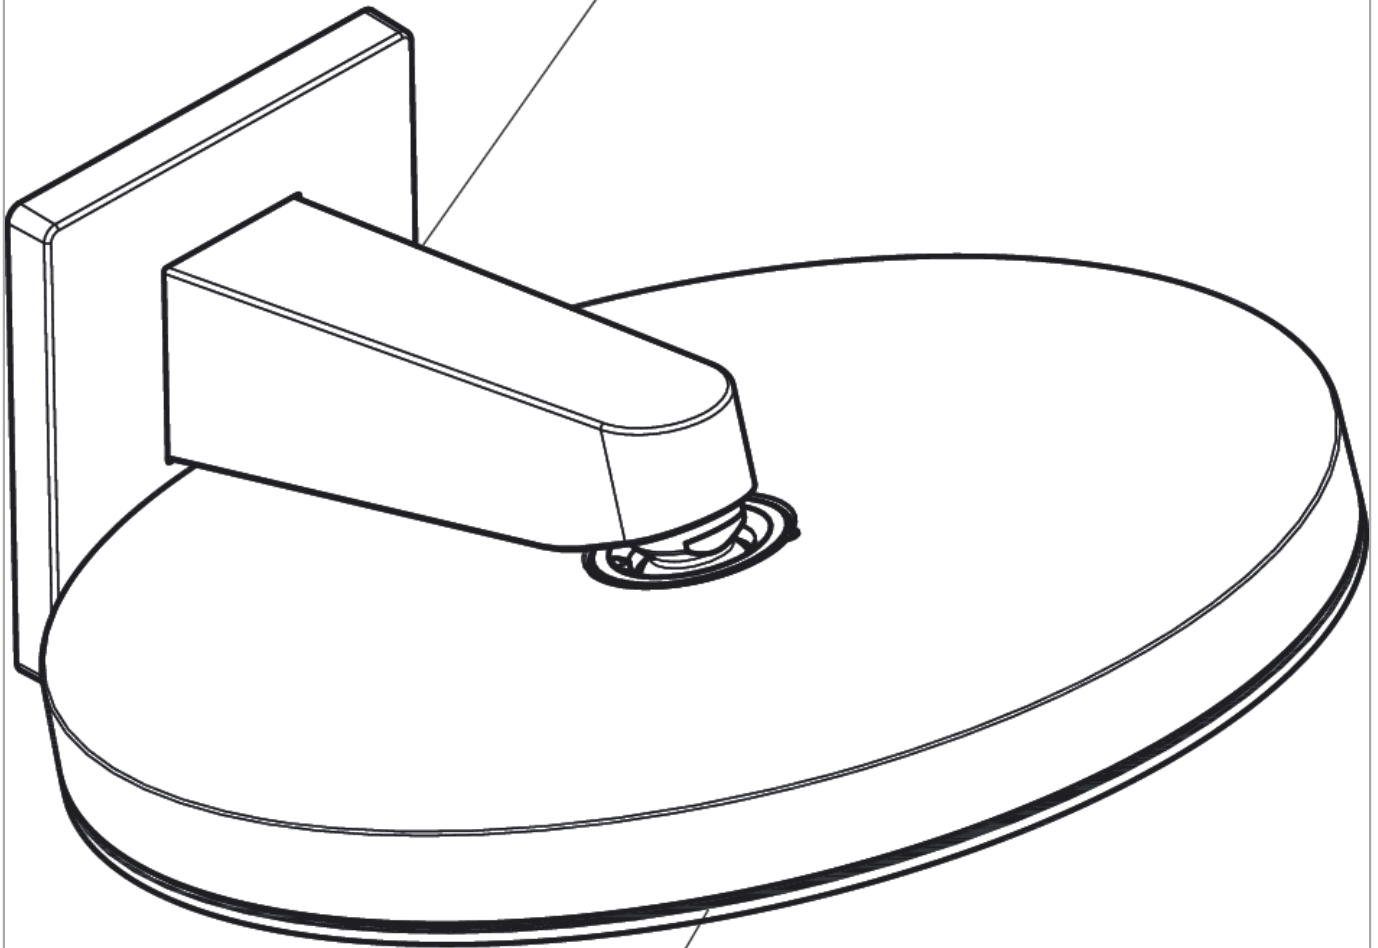

**Pulsify**  
**Wall connector for overhead shower 260**  
 Surfaces: **Chrome** Article Number: **24149000**

**Description**

**product features**

- material: plastic
- connection type: G ½

**Design awards**

reddot winner 2021

**Product image**

**Scale drawing**

**Pulsify**  
**Wall connector for overhead shower 260**  
 Surfaces: **Chrome** Article Number: **24149000**

Installation examples

**Pulsify 260**  
 24149XXX