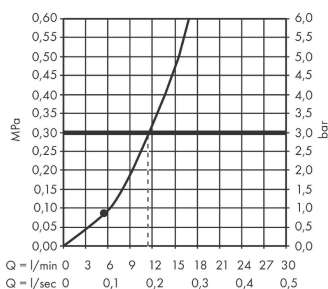

Pulsify

Overhead shower 105 1jet

Surfaces: **Chrome** Article Number: **24130000**

Description

product features

- shower head size: 105 mm
- spray type: PowderRain
- ball-joint: overhead shower angle adjustable
- material spray disc: plastic
- spray disc surface: graphite
- maximum flow rate at 3 bar: 11,7 l/min
- flow rate PowderRain spray (at 3 bar): 11,7 l/min
- connection thread G 1/2
- connection dimension: DN15

Technology

Design awards

reddot winner 2021

Product image

Scale drawing

Flowchart

The consumption was measured in combination with the appropriate fittings (thermostat/mixer/ in-wall valve) to reflect actual application in practice.