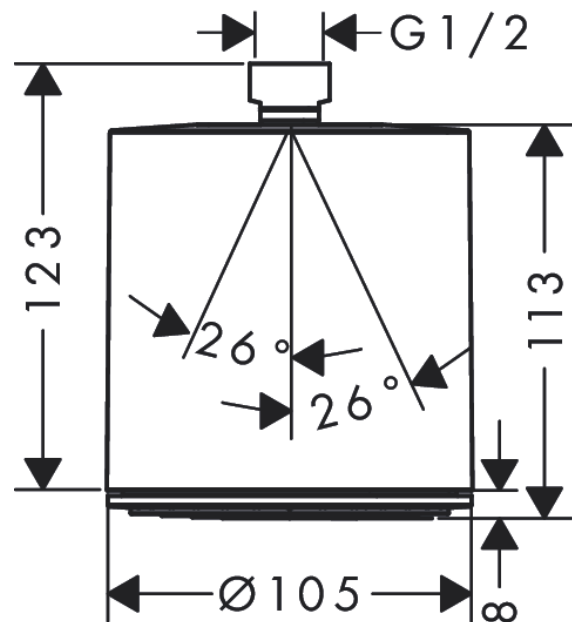

Pulsify

Overhead shower 105 1jet

Surfaces: **Chrome** Article Number: **24130000**

Description

product features

- shower head size: 105 mm
- spray type: PowderRain
- ball-joint: overhead shower angle adjustable
- material spray disc: plastic
- spray disc surface: graphite
- maximum flow rate at 3 bar: 11,7 l/min
- flow rate PowderRain spray (at 3 bar): 11,7 l/min
- connection thread G 1/2
- connection dimension: DN15

Technology

Design awards

reddot winner 2021

Product image

Scale drawing

Flowchart

The consumption was measured in combination with the appropriate fittings (thermostat/mixer/ in-wall valve) to reflect actual application in practice.