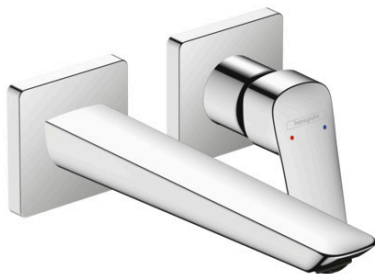

Logis

Single lever basin mixer for concealed installation Fine wall-mounted with spout 20,5 cm

Surfaces: **Chrome** Article Number: **71256000**

Description

product features

- consists of: single lever basin mixer for concealed installation wall-mounted, waste set
- projection 206 mm
- spray type: normal spray
- maximum flow rate at 3 bar: 5 l/min
- ceramic cartridge
- temperature limitation adjustable
- suitable for continuous flow water heaters
- non-closing waste set
- material waste set: metal
- connection type: basic set
- connection dimension: DN15
- handle can be positioned on the right or left, depends on the basic set installation

Technology

Product image

Scale drawing

Logis

Single lever basin mixer for concealed installation Fine wall-mounted with spout 20,5 cm

Surfaces: **Chrome** Article Number: **71256000**

Flowchart