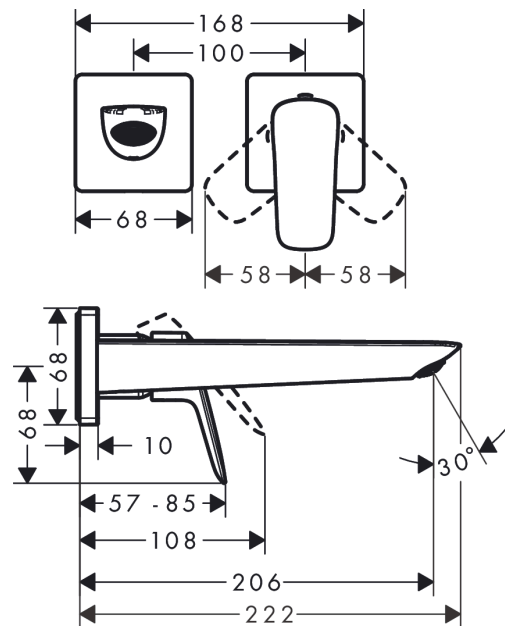

Logis

Single lever basin mixer for concealed installation Fine wall-mounted with spout 20,5 cm

Surfaces: **Chrome** Article Number: **71256000**

Description

product features

- consists of: single lever basin mixer for concealed installation wall-mounted, waste set
- projection 206 mm
- spray type: normal spray
- maximum flow rate at 3 bar: 5 l/min
- ceramic cartridge
- temperature limitation adjustable
- suitable for continuous flow water heaters
- non-closing waste set
- material waste set: metal
- connection type: basic set
- connection dimension: DN15
- handle can be positioned on the right or left, depends on the basic set installation

Technology

Product image

Scale drawing

Logis

Single lever basin mixer for concealed installation Fine wall-mounted with spout 20,5 cm

Surfaces: **Chrome** Article Number: **71256000**

Flowchart