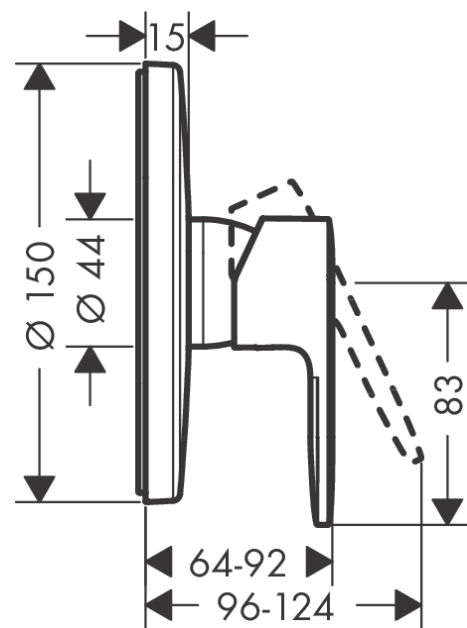

Vernis Blend

Single lever shower mixer for concealed installation for iBox universal

Surfaces: **Chrome** Article Number: **71667000**

Description

product features

- connection type: basic set
- maximum flow rate at 3 bar: 29,3 l/min
- ceramic cartridge
- min. operating pressure: 1 bar
- max. operating pressure: 10 bar
- temperature limitation adjustable

Product image

Scale drawing

Flowchart