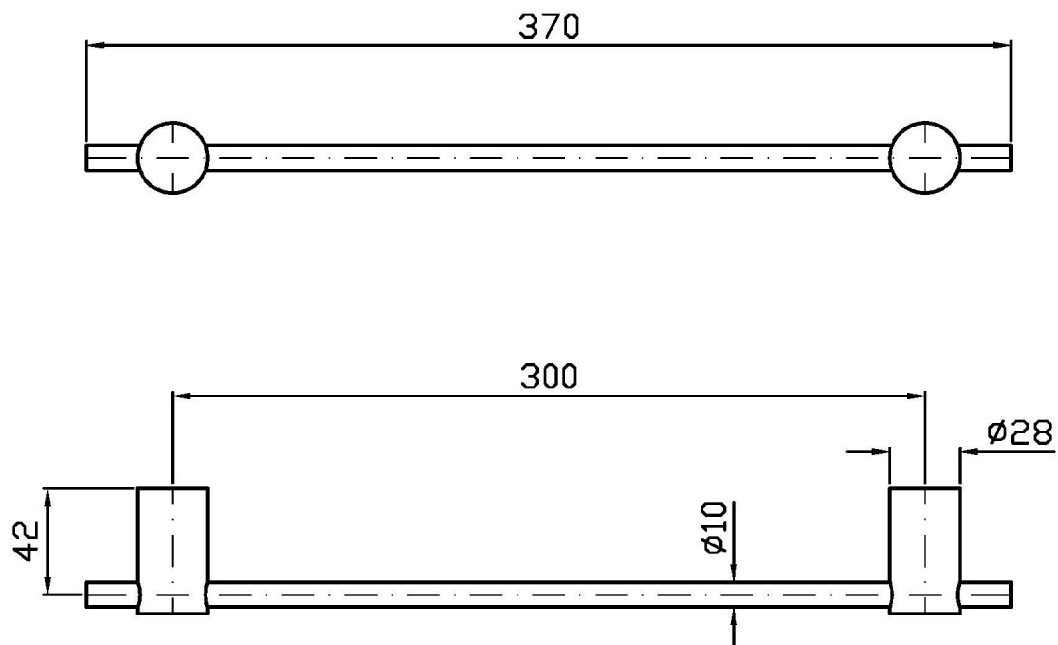

## HELM

ZAD820.X

Porta salviette. / Towel holder.

Porta salviette in acciaio inox. Lunghezza 30 cm.

Stainless steel towel holder length 30 cm.

## HELM

**ZAD820.X****Pesi e Misure / Weights and Sizes**

Peso ( Kg ) Weight ( lb )	1,10 ( Kg )	2,43 ( lb )
Volume test ( dc3 ) - ( in3 )	1,99 ( dc3 )	121,44 ( in3 )
h ( mm ) - ( in )	55,00 ( mm )	2,17 ( in )
L1 ( mm ) - ( in )	100,00 ( mm )	3,94 ( in )
L2 ( mm ) - ( in )	360,00 ( mm )	14,17 ( in )