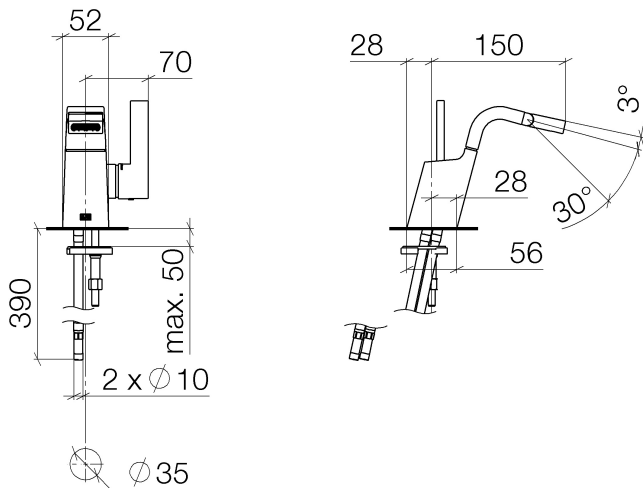

Bidet - CL.1

Single-lever bidet mixer without pop-up waste - platinum matt

Article number: 33 600 705-06

- 145 mm projection
- 30° pivotable spout
- rectangular, air-enriched flow
- height of mixer 190 mm
- height up to aerator 113 mm
- hole diameter 35 mm
- 2x screw-in M 8 x 1 pressure hose, leak-tested
- max. flow 6 l/min
- Fittings group as per DIN 4109: 1

platinum matt

Dimensional drawing

All details in mm / inch = mm x 0.0394

Bidet - CL.1

Single-lever bidet mixer without pop-up waste - platinum matt

Article number: 33 600 705-06

Flow rate chart

Other finish variants