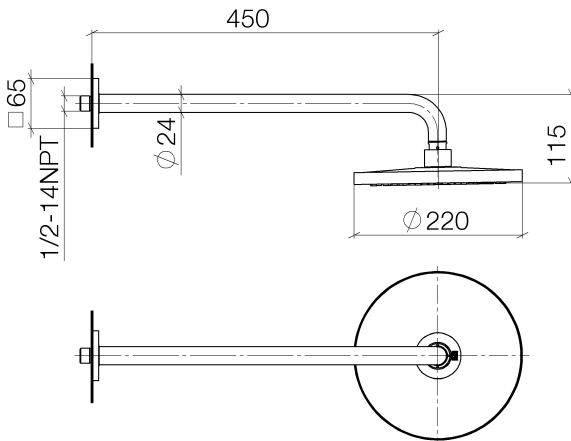

Shower - Performing Shower
Rain shower with wall fixing - platinum matt
Article number: 28 649 670-06

- 450 mm projection
- rain flow
- with anti-scale system
- rain shower \varnothing 220mm
- rosette 65 x 65 mm
- 1/2" connection
- max. flow 8.6 l/min
- Fittings group as per DIN 4109: 1

platinum matt

Dimensional drawing

All details in mm / inch = mm x 0.0394

Shower - Performing Shower
Rain shower with wall fixing - platinum matt
Article number: 28 649 670-06

Flow rate chart

Other finish variants

polished chrome
28 649 670-00

Other finishes on request (x-tra Service)

Shower - Performing Shower
Rain shower with wall fixing - platinum matt
Article number: 28 649 670-06

Recommended miscellaneous

35 085 970 90
Concealed wall elbow -