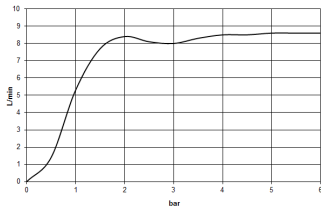

platinum matt

Dimensional drawing

All details in mm / inch = mm x 0.0394

Shower - Performing Shower
Rain shower with wall fixing - platinum matt
Article number: 28 649 670-06

Flow rate chart

Other finish variants