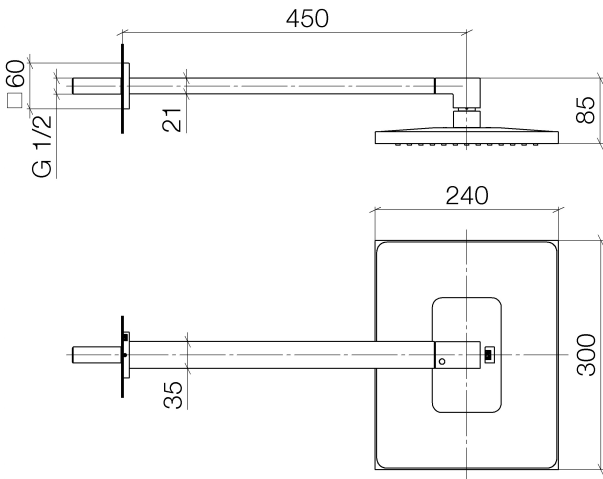

Shower - Performing Shower
Rain shower with wall fixing - platinum matt
Article number: 28 765 980-06

- 450 mm projection
- rain flow
- with anti-scale system
- rain shower 300 x 240mm
- rosette 60 x 60 mm
- 1/2" connection
- max. flow 14 l/min
- Fittings group as per DIN 4109: 1

platinum matt

Dimensional drawing

All details in mm / inch = mm x 0.0394

Shower - Performing Shower
Rain shower with wall fixing - platinum matt
Article number: 28 765 980-06

Flow rate chart

Other finish variants