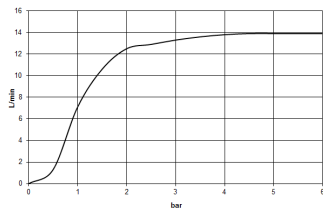

platinum matt

Dimensional drawing

All details in mm / inch = mm x 0.0394

Shower - Performing Shower
Rain shower with wall fixing - platinum matt
Article number: 28 765 980-06

Flow rate chart

Other finish variants