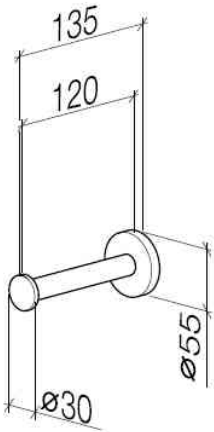

WC - Tara.

Reserve tissue holder - polished chrome

Article number: 83 590 892-00

- width 55mm
- height 55 mm
- rosette Ø 55 mm
- 135 mm projection

polished chrome

Dimensional drawing

All details in mm / inch = mm x 0.0394

WC - Tara.

Reserve tissue holder - polished chrome

Article number: 83 590 892-00