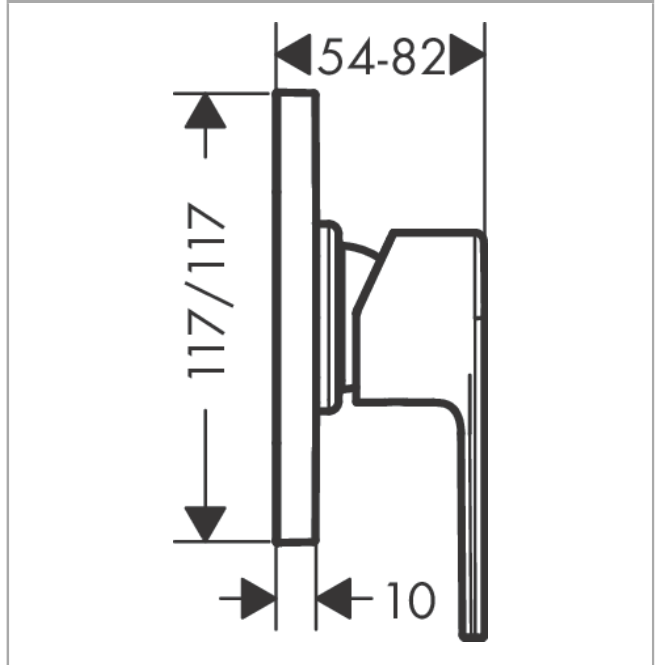

**Vernis Shape**  
**Single lever shower mixer for concealed installation**  
 Surfaces: **Matt Black** Article Number: **71658670**

**Description**

**product features**

- 1 function
- connection type: basic set
- maximum flow rate at 3 bar: 28,7 l/min
- ceramic cartridge
- min. operating pressure: 1 bar
- max. operating pressure: 10 bar
- temperature limitation adjustable

**Product image**

**Scale drawing**

**Flowchart**