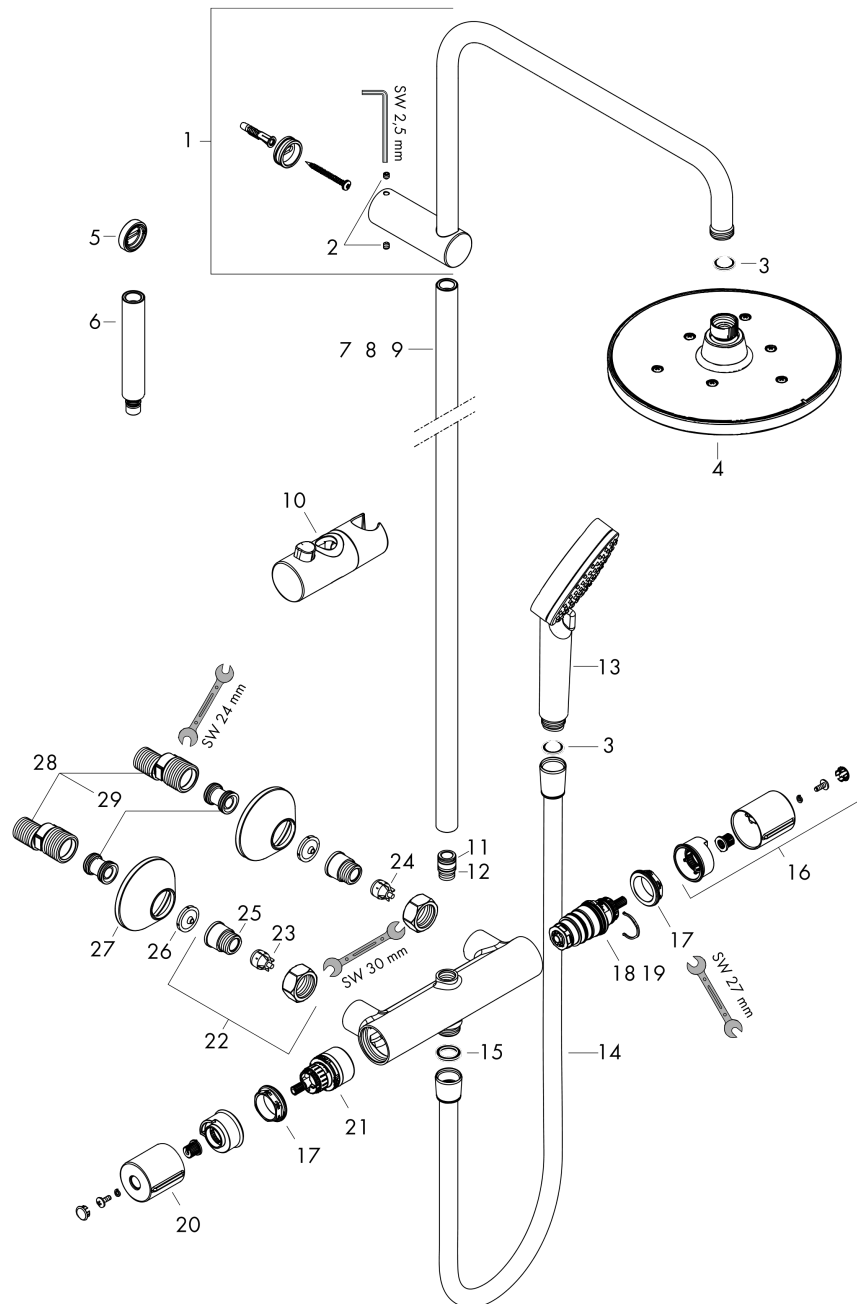

Vernis Blend
Showerpipe 200 1jet EcoSmart with thermostat
Surfaces: **Chrome** Article Number: **26089000**

Exploded Drawing

Year of production: >04/21

Vernis Blend

Showerpipe 200 1jet EcoSmart with thermostat

Surfaces: **Chrome** Article Number: **26089000**

Spare part list

Year of production: >04/21

Pos.	Description	Article Number	Price	PU
1	shower arm	93768000	-	1
2	hollow set screw M5x5	98446000	-	1
3	filter packing	94246000	-	1
4	-	26277000	-	1
5	tile-matching-disk	93813000	-	1
6	extension 100 mm	94164000	-	1
7	pipe	93906000	-	1
8	pipe	93770000	-	1
9	pipe	93907000	-	1
10	support, assy	93729000	-	1
11	O-ring 12x2	98214000	-	1
12	O-ring 11x2	98127000	-	1
13	-	26340000	-	1
14	shower hose Metaflex'C 1,60 m	28266000	-	1
15	seal	98058000	-	1
16	handle for thermostat	93727000	-	1
17	nut	98913000	-	1
18	thermostat cartridge	98282000	-	1
19	cartridge for exchanged connections	92373000	-	1
20	handle	93731000	-	1
21	shut off unit with selector	98283000	-	1
22	connecting thread G½	93730000	-	1
23	non return valve (pressure-resistant up to 2 MPa)	93136000	-	1
24	non return valve	96737000	-	1
25	O-ring 16x2	98133000	-	1
26	filter packing	96922000	-	1
27	escutcheon Ø 70 mm	93718000	-	1
28	set of S-unions (±12 mm)	94140000	-	1
29	noise reduction	96429000	-	1