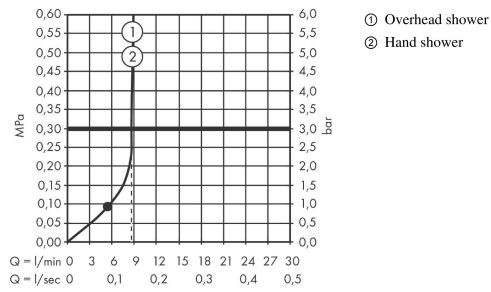

Vernis Blend
Showerpipe 200 1jet EcoSmart with thermostat
Surfaces: **Chrome** Article Number: **26089000**

Flowchart