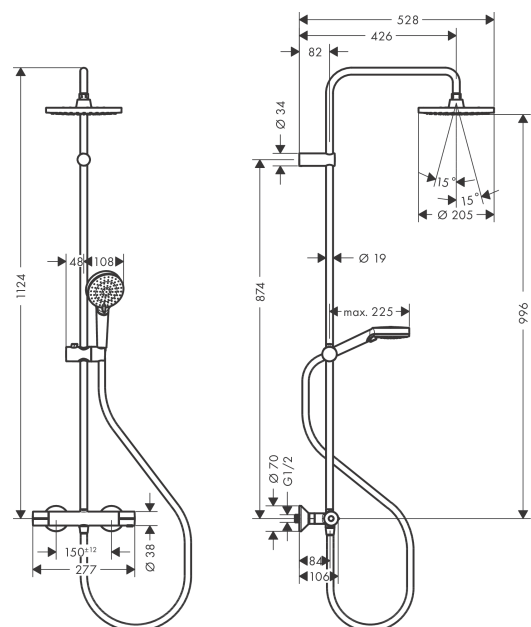

Scale drawing