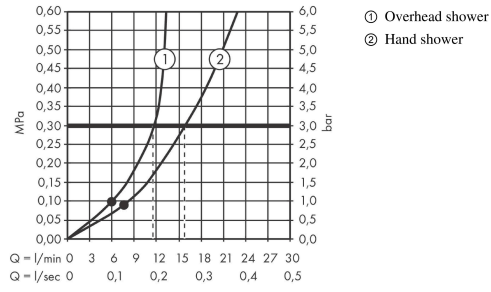

Vernis Blend

Showerpipe 200 1jet with thermostat

Surfaces: **Chrome** Article Number: **26276000**

Description

product features

- consists of: overhead shower, hand shower, shower thermostat, shower hose, slider
- overhead shower Vernis Blend 200 1jet
- shower head size overhead shower: 205 mm
- spray type overhead shower: Rain
- ball-joint: overhead shower angle adjustable
- spray type hand shower: Rain, IntenseRain
- maximum flow rate at 3 bar: 15,9 l/min
- minimum flow pressure: 1 bar
- operating pressure: min. 1 bar/max. 10 bar
- shower bar diameter: 19 mm
- height-adjustable slider with locking push-button slider
- shower arm length overhead shower: 426 mm
- thermostat Vernis
- safety lock at 40° C
- adjustable hot water limitation
- outlets controlled via turning handle
- will not run two outlets at same time
- mounting type: exposed installation
- connection dimension DN15
- connection thread G 1/2
- centre distance 150 ± 12 mm
- intrinsically safe against backflow

Technology

Product image

Scale drawing

Vernis Blend

Showerpipe 200 1jet with thermostat

Surfaces: **Chrome** Article Number: **26276000**

Flowchart

Vernis Blend