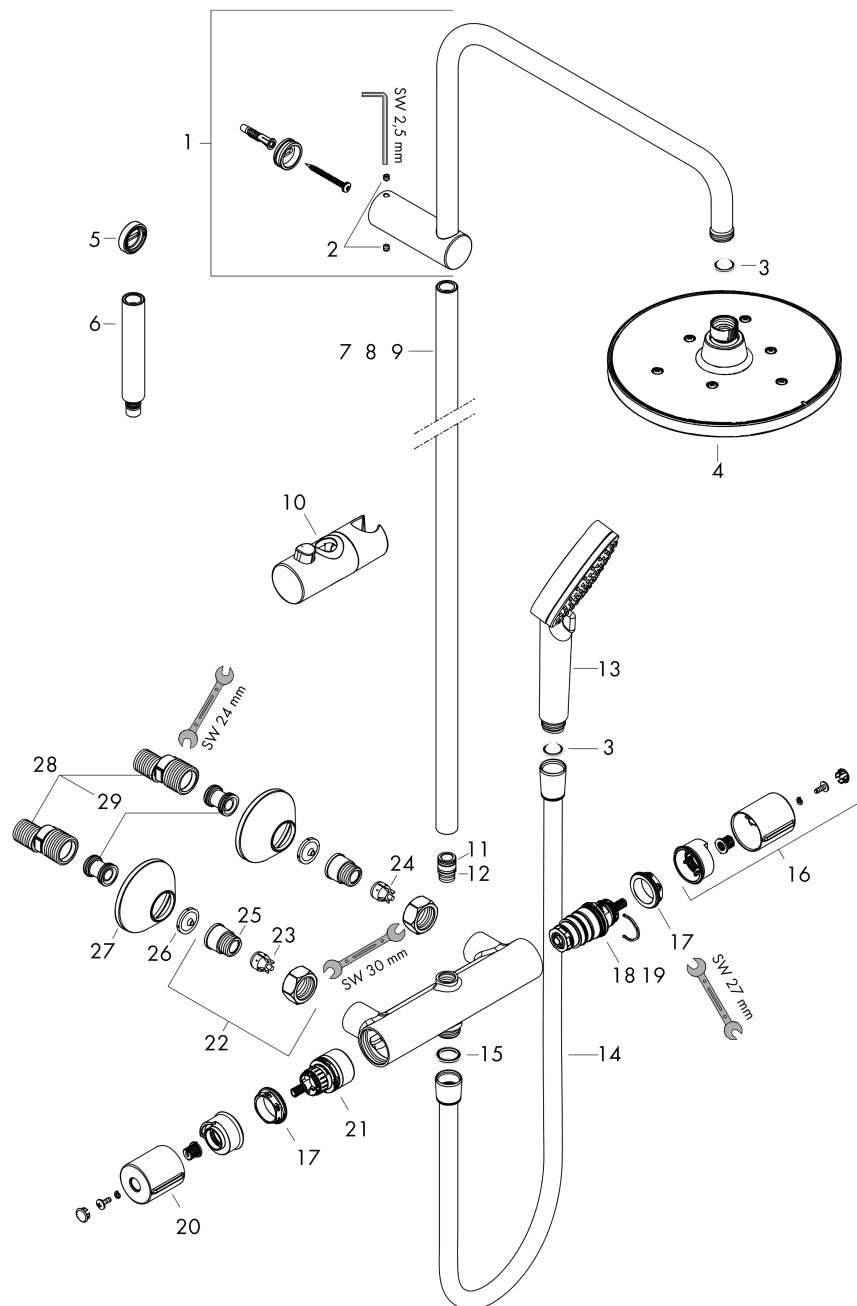

Vernis Blend

Showerpipe 200 1jet with thermostat

Surfaces: **Chrome** Article Number: **26276000**

Exploded Drawing

Year of production: >04/21

Vernis Blend

Showerpipe 200 1jet with thermostat

Surfaces: **Chrome** Article Number: **26276000**

Spare part list

Year of production: >04/21

Pos.	Description	Article Number	Price	PU
1	shower arm	93768000	-	1
2	hollow set screw M5x5	98446000	-	1
3	filter packing	94246000	-	1
4	head shower	26271000	-	1
5	tile-matching-disk	93813000	-	1
6	extension 100 mm	94164000	-	1
7	pipe	93906000	-	1
8	pipe	93770000	-	1
9	pipe	93907000	-	1
10	support, assy	93729000	-	1
11	O-ring 11x2	98127000	-	1
12	O-ring 12x2	98214000	-	1
13	handshower	26270000	-	1
14	shower hose Metaflex'C 1,60 m	28266000	-	1
15	seal	98058000	-	1
16	handle for thermostat	93727000	-	1
17	nut	98913000	-	1
18	thermostat cartridge	98282000	-	1
19	cartridge for exchanged connections	92373000	-	1
20	handle	93731000	-	1
21	shut off unit with selector	98283000	-	1
22	connecting thread G½	93730000	-	1
23	non return valve (pressure-resistant up to 2 MPa)	93136000	-	1
24	non return valve	96737000	-	1
25	O-ring 16x2	98133000	-	1
26	filter packing	96922000	-	1
27	escutcheon Ø 70 mm	93718000	-	1
28	set of S-unions (±12 mm)	94140000	-	1
29	noise reduction	96429000	-	1