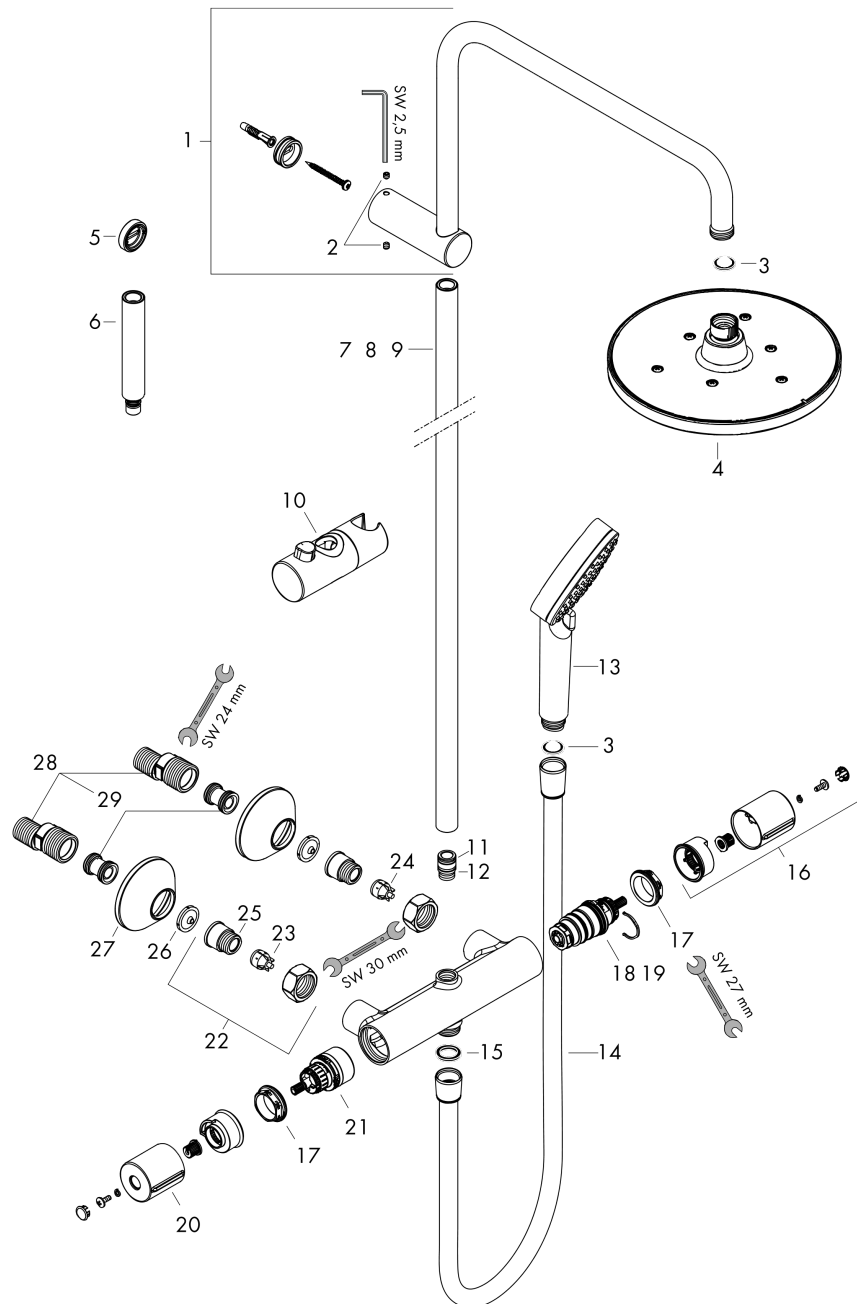

Vernis Blend

Showerpipe 200 1jet with thermostat

Surfaces: **Matt Black** Article Number: **26276670**

Exploded Drawing

Year of production: >04/21

Vernis Blend

Showerpipe 200 1jet with thermostat

Surfaces: **Matt Black** Article Number: **26276670**

Spare part list

Year of production: >04/21

Pos.	Description	Article Number	Price	PU
1	shower arm	93768670	-	-
2	hollow set screw M5x5	98446000	-	1
3	filter packing	94246000	-	1
4	head shower	26271670	-	1
5	tile-matching-disk	93813670	-	-
6	extension 100 mm	94164670	-	1
7	pipe	93906670	-	1
8	pipe	93770670	-	-
9	pipe	93907670	-	1
10	support, assy	93729670	-	1
11	O-ring 12x2	98214000	-	1
12	O-ring 11x2	98127000	-	1
13	handshower	26270670	-	1
14	shower hose Isiflex'B 1,60 m	28276670	-	1
15	seal	98058000	-	1
16	handle for thermostat	93727670	-	-
17	nut	98913000	-	1
18	thermostat cartridge	98282000	-	1
19	cartridge for exchanged connections	92373000	-	1
20	handle	93731670	-	-
21	shut off unit with selector	98283000	-	1
22	connecting thread G½	93730670	-	1
23	non return valve (pressure-resistant up to 2 MPa)	93136000	-	1
24	non return valve	96737000	-	1
25	O-ring 16x2	98133000	-	1
26	filter packing	96922000	-	1
27	escutcheon Ø 70 mm	93718670	-	1
28	set of S-unions (±12 mm)	94140000	-	1
29	noise reduction	96429000	-	1