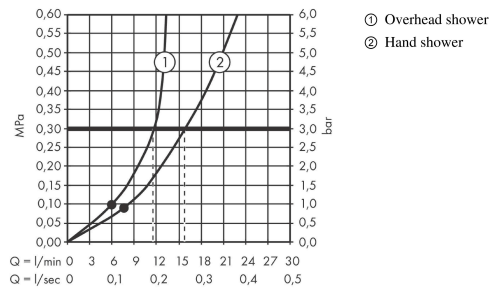

Vernis Blend

Showerpipe 200 1jet with thermostat

Surfaces: **Matt Black** Article Number: **26276670**

Description

product features

- consists of: overhead shower, hand shower, shower thermostat, shower hose, slider
- overhead shower Vernis Blend 200 1jet
- shower head size overhead shower: 205 mm
- spray type overhead shower: Rain
- ball-joint: overhead shower angle adjustable
- spray type hand shower: Rain, IntenseRain
- maximum flow rate at 3 bar: 15,9 l/min
- minimum flow pressure: 1 bar
- operating pressure: min. 1 bar/max. 10 bar
- shower bar diameter: 19 mm
- height-adjustable slider with locking push-button slider
- shower arm length overhead shower: 426 mm
- thermostat Vernis
- safety lock at 40° C
- adjustable hot water limitation
- outlets controlled via turning handle
- will not run two outlets at same time
- mounting type: exposed installation
- connection dimension DN15
- connection thread G 1/2
- centre distance 150 ± 12 mm
- intrinsically safe against backflow

Technology

Product image

Scale drawing

Vernis Blend

Showerpipe 200 1jet with thermostat

Surfaces: **Matt Black** Article Number: **26276670**

Flowchart

Vernis Blend