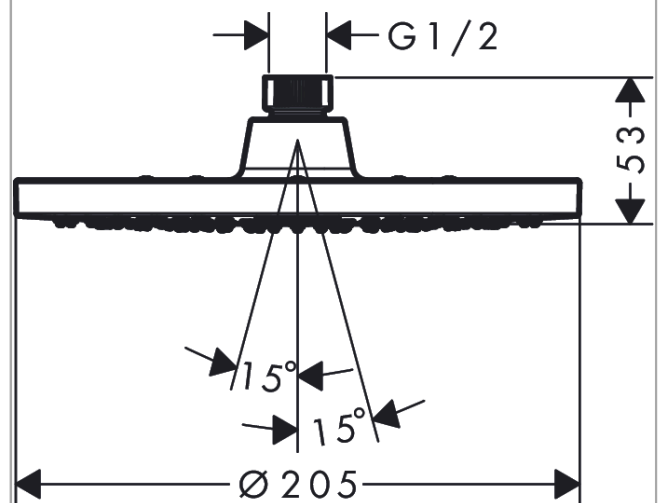

Vernis Blend

Overhead shower 200 1jet EcoSmart

Surfaces: **Matt Black** Article Number: **26277670**

Description

product features

- shower head size: 205 mm
- spray type: Rain
- ball-joint: overhead shower angle adjustable
- material spray disc: plastic
- maximum flow rate at 3 bar: 8,7 l/min
- minimum flow pressure: 1 bar
- overhead shower removable for cleaning
- installation: ceiling or wall
- connection thread G ½
- connection dimension: DN15

Technology

Product image

Scale drawing

Flowchart

The consumption was measured in combination with the appropriate fittings (thermostat/mixer/in-wall valve) to reflect actual application in practice.