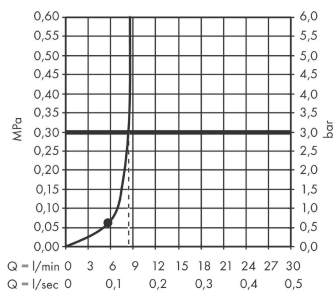

Vernis Blend

Overhead shower 200 1jet EcoSmart

Surfaces: **Matt Black** Article Number: **26277670**

Description

product features

- shower head size: 205 mm
- spray type: Rain
- ball-joint: overhead shower angle adjustable
- material spray disc: plastic
- maximum flow rate at 3 bar: 8,7 l/min
- minimum flow pressure: 1 bar
- overhead shower removable for cleaning
- installation: ceiling or wall
- connection thread G ½
- connection dimension: DN15

Technology

Product image

Scale drawing

Flowchart

The consumption was measured in combination with the appropriate fittings (thermostat/mixer/in-wall valve) to reflect actual application in practice.