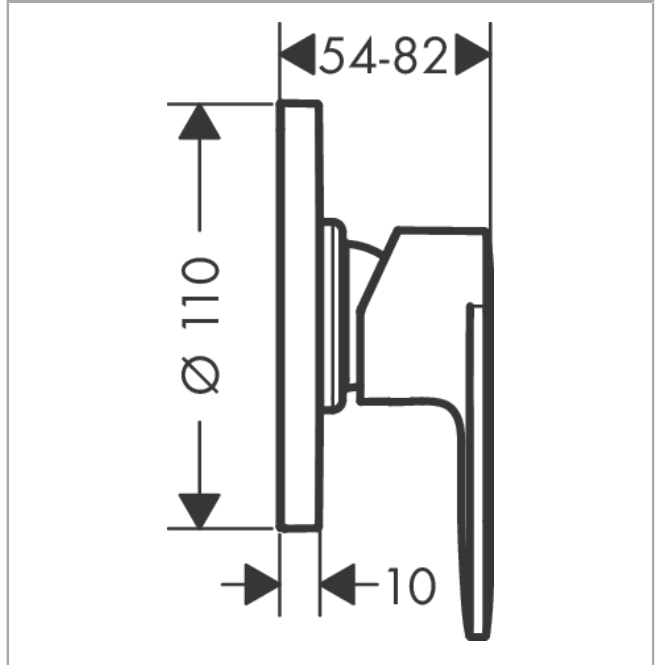

Vernis Blend
Single lever shower mixer for concealed installation
 Surfaces: **Matt Black** Article Number: **71649670**

Description

product features

- connection type: basic set
- maximum flow rate at 3 bar: 28,7 l/min
- ceramic cartridge
- min. operating pressure: 1 bar
- max. operating pressure: 10 bar
- temperature limitation adjustable

Product image

Scale drawing

Flowchart