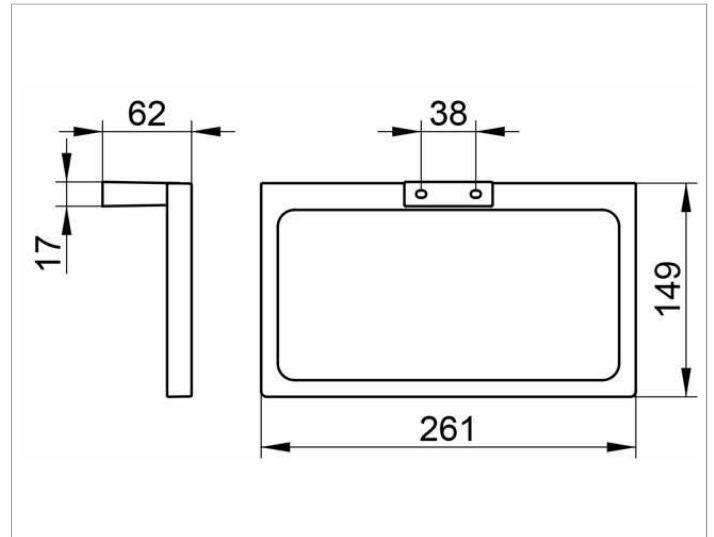

Edition 11

11121010000 Towel ring

PRODUCT

DRAWING

SURFACE

chrome-plated

SPECIFICATIONS

KEUCO EDITION 11 11121010000 towel ring
chromed towel ring in formal design and clear geometric shapes
Width 261 mm Depth: 62 mm,
delivery with corrosion resistant mounting hardware