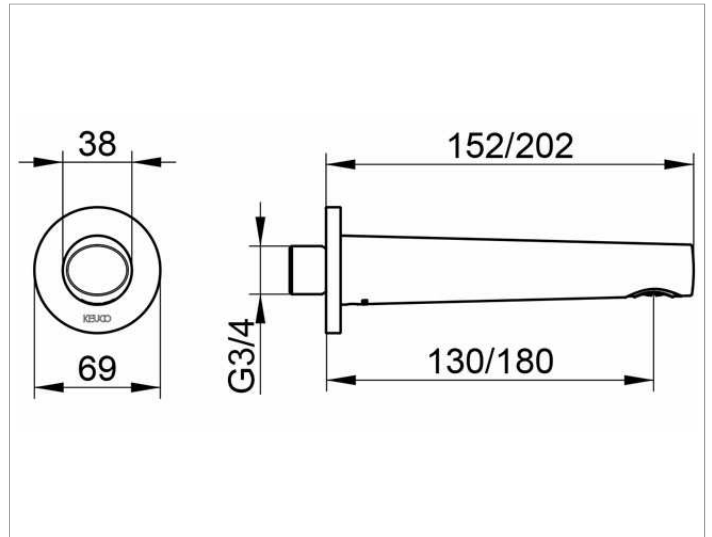

Edition 400

51545010000 Bath filler/spout DN 20

PRODUCT

DRAWING

PRODUCT ATTRIBUTES

suitable for all concealed fittings

SURFACE

chrome-plated

DIMENSION

Ausladung 152 mm

SPECIFICATIONS

KEUCO Edition 400 bath filler DN20, 51545010000
 chrome-plated bath filler, DN20,
 sculptural design,
 suitable for all concealed fittings,
 round rosette, diameter 69 mm,
 total depth 152 mm,
 water flow at 130 mm,
 water connection G 3/4 inch