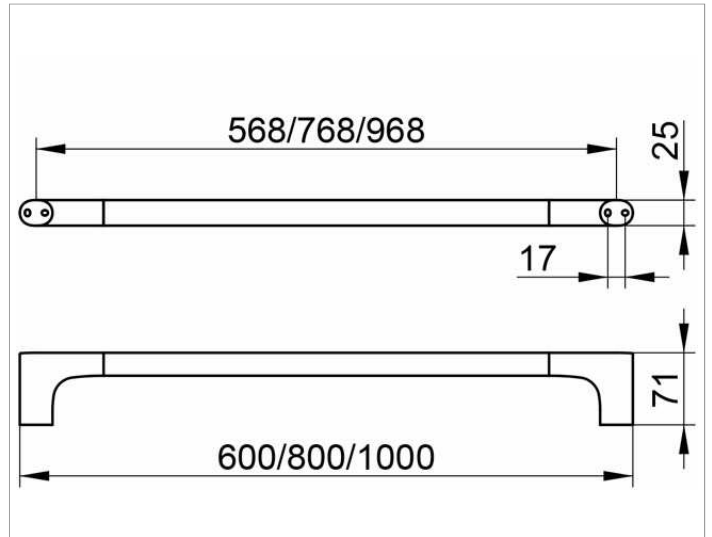

Edition 400  
11501010600 Towel rail

**PRODUCT**

**DRAWING**

**SURFACE**

chrome-plated

**DIMENSION**

600 mm

**SPECIFICATIONS**

KEUCO Edition 400 towel rail , 11501010600  
chrome-plated towel rail  
sculptural design,  
antistatic, easy to clean,  
axial dimension 568 mm, total width of 600 mm,  
depth 71 mm,  
the towel rail is fitted concealed,  
delivery includes anti-corrosion fixings