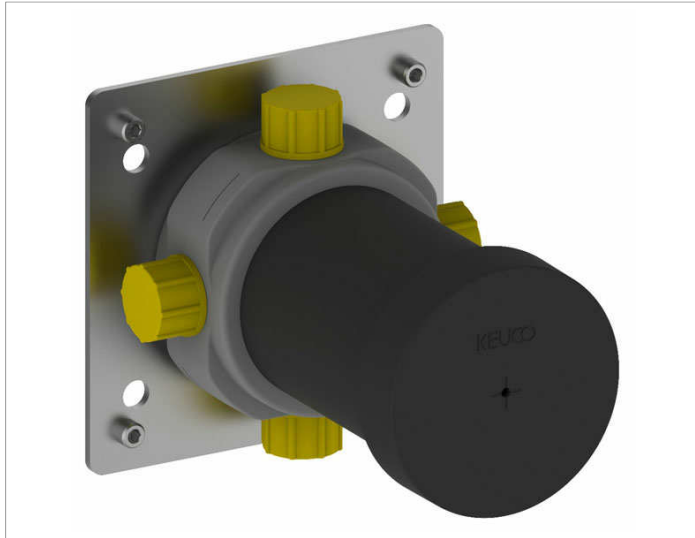

IXMO

5954800070 Installation unit for 3-way diverter valve DN 15

PRODUCT

DRAWING

PRODUCT ATTRIBUTES

Rough part for recessed installation
installation depth 80 - 110 mm

SPECIFICATIONS

KEUCO IXMO installation unit
for 3-way diverter valve DN 15, 5954800070
sound-insulated rough part made of low-dezincifying brass
for recessed installation,
freely positionable, installation depth 80 mm – 110 mm,
base plate with adjusting screws
for optimal positioning,
Connection G 1/2 inch with colour marking,
Note: Suitable for article no:
59548010001
59548010002