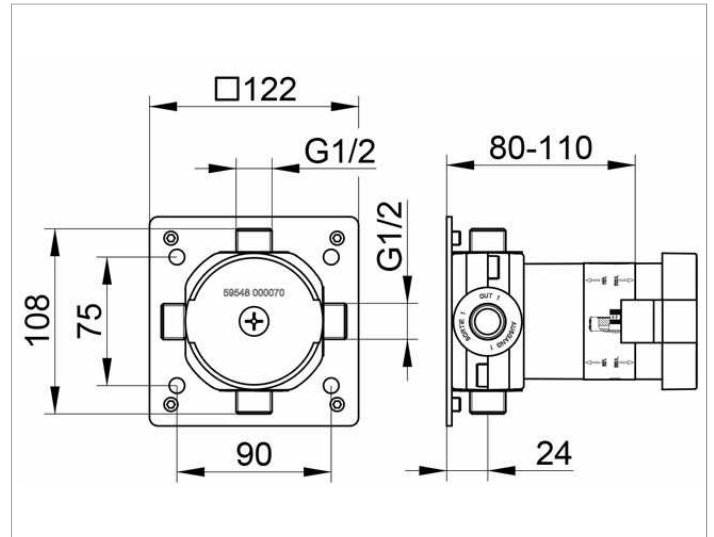

IXMO

5954800070 Installation unit for 3-way diverter valve DN 15

PRODUCT

DRAWING

PRODUCT ATTRIBUTES

Rough part for recessed installation
installation depth 80 - 110 mm

SPECIFICATIONS

KEUCO IXMO installation unit
for 3-way diverter valve DN 15, 5954800070
sound-insulated rough part made of low-dezincifying brass
for recessed installation,
freely positionable, installation depth 80 mm – 110 mm,
base plate with adjusting screws
for optimal positioning,
Connection G 1/2 inch with colour marking,
Note: Suitable for article no:
59548010001
59548010002