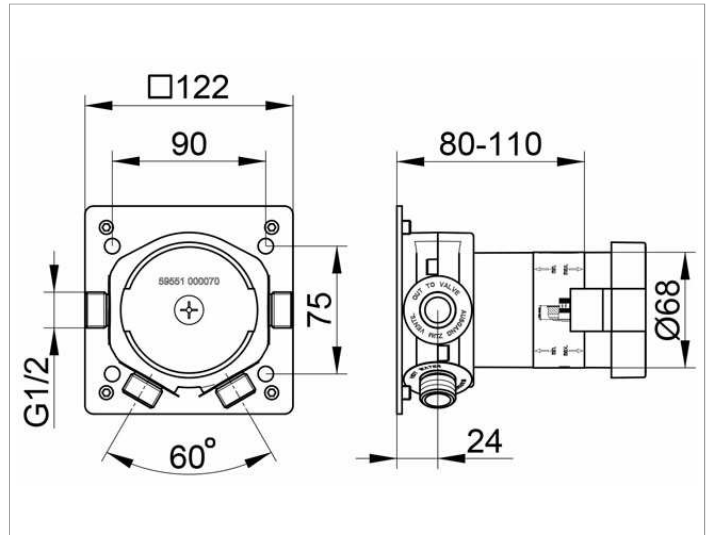

IXMO
59551000070 Installation unit for single lever mixer DN 15

PRODUCT

DRAWING

PRODUCT ATTRIBUTES

Rough part for recessed installation
 installation depth 80 - 110 mm

SPECIFICATIONS

KEUCO IXMO installation unit
 for single lever mixer, DN 15, 59551000070
 sound-insulated rough part made of low-dezincifying brass
 for recessed installation,
 freely positionable, installation depth 80 mm – 110 mm,
 base plate with adjusting screws
 for optimal positioning,
 Connection G 1/2 inch with colour marking,
 Note: Suitable for article no:
 59551019501
 59551019502