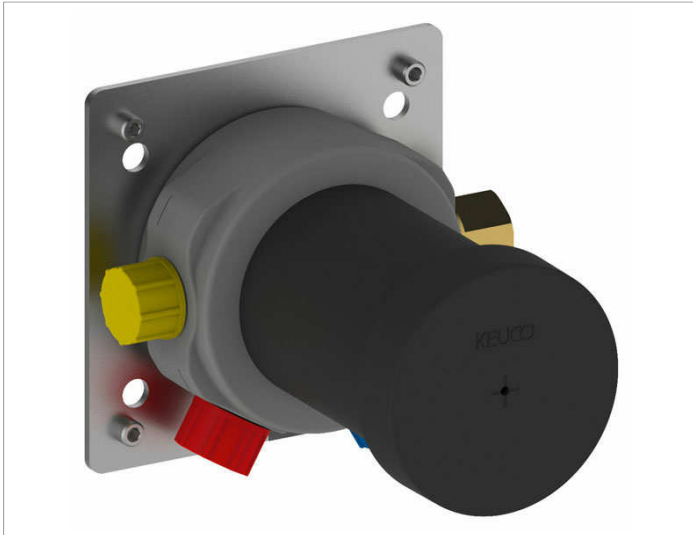

IXMO
59551000070 Installation unit for single lever mixer DN 15

PRODUCT

DRAWING

PRODUCT ATTRIBUTES

Rough part for recessed installation
 installation depth 80 - 110 mm

SPECIFICATIONS

KEUCO IXMO installation unit
 for single lever mixer, DN 15, 59551000070
 sound-insulated rough part made of low-dezincifying brass
 for recessed installation,
 freely positionable, installation depth 80 mm – 110 mm,
 base plate with adjusting screws
 for optimal positioning,
 Connection G 1/2 inch with colour marking,
 Note: Suitable for article no:
 59551019501
 59551019502