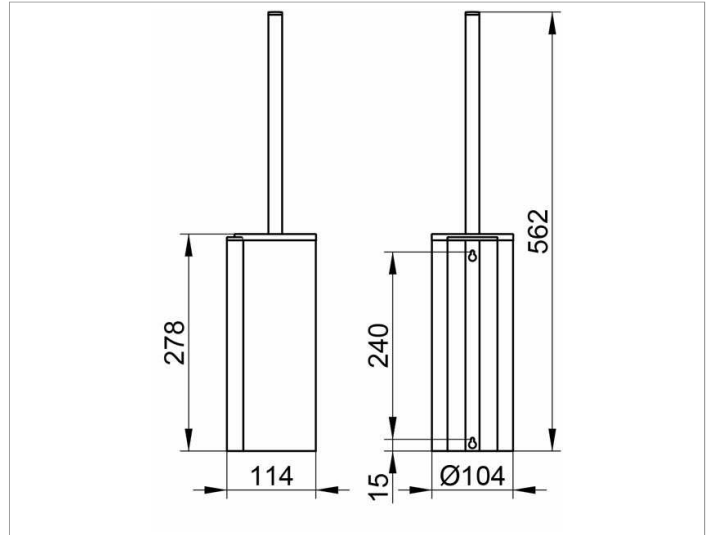

Plan Care

34964010100 Toilet brush set

PRODUCT

DRAWING

PRODUCT ATTRIBUTES

complete with synthetic insert, brush with extended handle and spare brush head

SURFACE

chrome-plated

SPECIFICATIONS

KEUCO PLAN Toilet brush set 34964010100
 chrome-plated toilet brush set in esthetic, practical design
 complete with synthetic insert, brush with extended handle and spare brush head
 height 278mm (height includes brush 563 mm)
 diameter 104mm
 projection/overhang 114 mm
 the toilet brush set will be discretely mounted with 2 wall brackets incl. corrosion-free mounting material