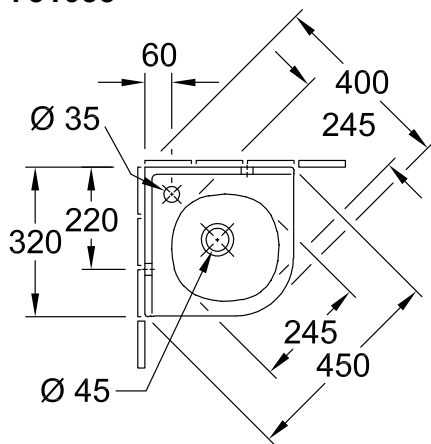

HANDWASHBASIN O.NOVO

PRODUCT INFORMATION

1 . POSITION

Model	731033
Collection	O.novo
PROJECTS	 START
Width	Side length: 320 mm
Depth	Side length: 320 mm
Weight	6,9 kg
description	Sanitary porcelain Also available in CeramicPlus
Tap fitting / Tap hole remark	suitable for 1-hole tap fittings, tap hole punched out
Overflow remark	without overflow
material	Sanitary porcelain
Specification texts	O.novo; Corner handwashbasin; Sanitary porcelain; Size: Side length: 320 mm; Angular; suitable for 1-hole tap fittings, tap hole punched out; without overflow

COLOURS

White Alpin CeramicPlus	731033R1	4051202555146
White Alpin	73103301	4051202555139

TECHNICAL DRAWINGS

731033

TECHNICAL DRAWINGS

731033