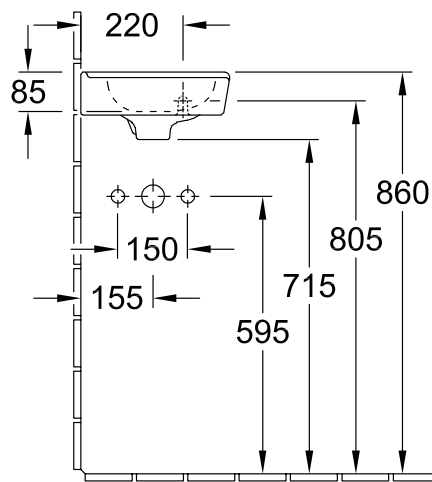

HANDWASHBASIN O.NOVO

PRODUCT INFORMATION

1 . POSITION

Model	731033
Collection	O.novo
PROJECTS	 START
Width	Side length: 320 mm
Depth	Side length: 320 mm
Weight	6,9 kg
description	Sanitary porcelain Also available in CeramicPlus
Tap fitting / Tap hole remark	suitable for 1-hole tap fittings, tap hole punched out
Overflow remark	without overflow
material	Sanitary porcelain
Specification texts	O.novo; Corner handwashbasin; Sanitary porcelain; Size: Side length: 320 mm; Angular; suitable for 1-hole tap fittings, tap hole punched out; without overflow

COLOURS

White Alpin CeramicPlus	731033R1	4051202555146
White Alpin	73103301	4051202555139

TECHNICAL DRAWINGS

731033

TECHNICAL DRAWINGS

731033