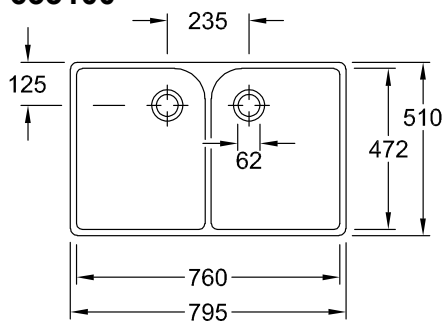

TECHNICAL DRAWINGS

633100