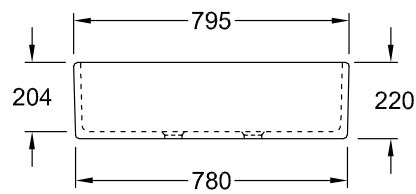

TECHNICAL DRAWINGS

633100