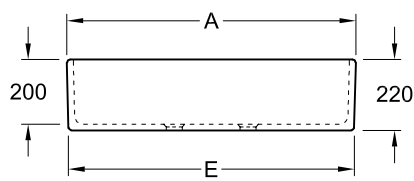

TECHNICAL DRAWINGS

633200

	A	B	C	D	E
6331 00	795	500	760	465	785
6332 00	895	550	860	515	885