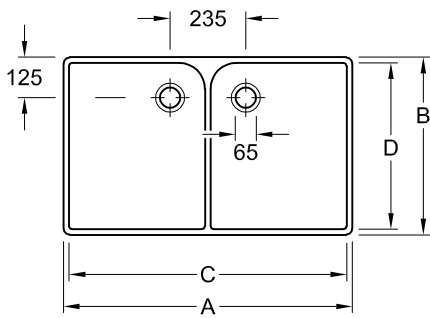

COMMERCIAL MODELS O.NOVO

PRODUCT INFORMATION

1 . POSITION

Model	633200
Collection	O.novo
PROJECTS	 START
Width	895 mm
Height	220 mm
Depth	550 mm
Weight	41,48 kg
description	Sanitary porcelain Also available in CeramicPlus fastening with mounting-brackets, monteres med T-stykker
Overflow remark	with overflow
material	Sanitary porcelain
Specification texts	O.novo; Double-bowl sink; Sanitary porcelain; Size: 895 x 220 x 550 mm; with overflow; fastening with mounting-brackets, monteres med T-stykker

TECHNICAL DRAWINGS

633200

	A	B	C	D	E
6331 00	795	500	760	465	785
6332 00	895	550	860	515	885