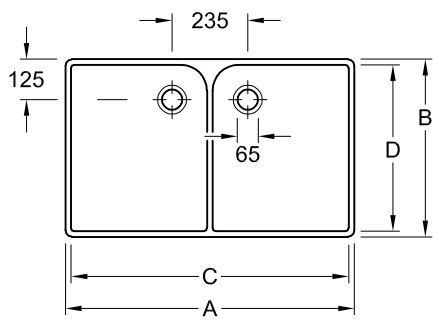

TECHNICAL DRAWINGS

633200

	A	B	C	D	E
6331 00	795	500	760	465	785
6332 00	895	550	860	515	885