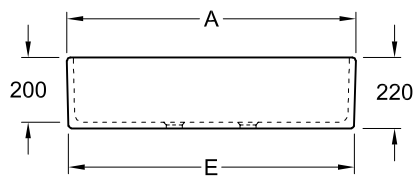

TECHNICAL DRAWINGS

633200

	A	B	C	D	E
6331 00	795	500	760	465	785
6332 00	895	550	860	515	885