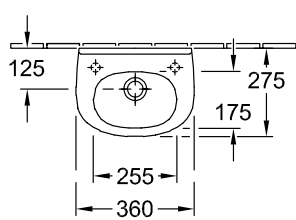

TECHNICAL DRAWINGS

536039