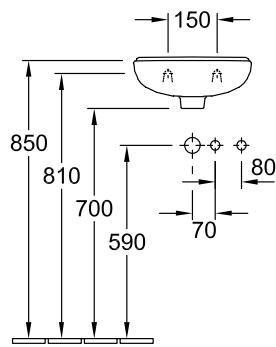

HANDWASHBASIN O.NOVO

PRODUCT INFORMATION

1 . POSITION

Model	536039
Collection	O.novo
PROJECTS	 START
Width	360 mm
Depth	275 mm
Weight	5,9 kg
description	Sanitary porcelain Also available in CeramicPlus fastening with 2 screws M10x120 mm
Tap fitting / Tap hole remark	suitable for 1-hole tap fittings, tap hole punched out on left
Overflow remark	with overflow
material	Sanitary porcelain
Specification texts	O.novo; Handwashbasin Compact; Sanitary porcelain; Size: 360 x 275 mm; Oval; suitable for 1-hole tap fittings, tap hole punched out on left; with overflow; fastening with 2 screws M10x120 mm

COLOURS

White Alpin	53603901	4051202734992
White Alpin CeramicPlus	536039R1	4051202734985
White Alpin AntiBac	536039T1	4051202734978

TECHNICAL DRAWINGS

536039

TECHNICAL DRAWINGS

536039