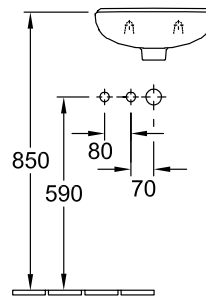

HANDWASHBASIN O.NOVO

PRODUCT INFORMATION

1 . POSITION

Model	536039
Collection	O.novo
PROJECTS	 START
Width	360 mm
Depth	275 mm
Weight	5,9 kg
description	Sanitary porcelain Also available in CeramicPlus fastening with 2 screws M10x120 mm
Tap fitting / Tap hole remark	suitable for 1-hole tap fittings, tap hole punched out on left
Overflow remark	with overflow
material	Sanitary porcelain
Specification texts	O.novo; Handwashbasin Compact; Sanitary porcelain; Size: 360 x 275 mm; Oval; suitable for 1-hole tap fittings, tap hole punched out on left; with overflow; fastening with 2 screws M10x120 mm

COLOURS

White Alpin	53603901	4051202734992
White Alpin CeramicPlus	536039R1	4051202734985
White Alpin AntiBac	536039T1	4051202734978

TECHNICAL DRAWINGS

536039

TECHNICAL DRAWINGS

536039