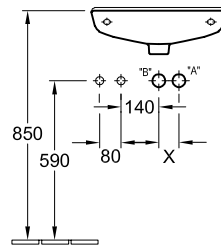

TECHNICAL DRAWINGS

536150