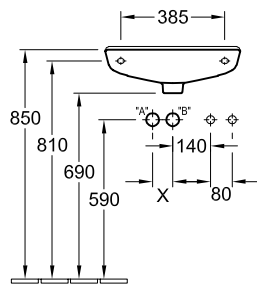

TECHNICAL DRAWINGS

536150